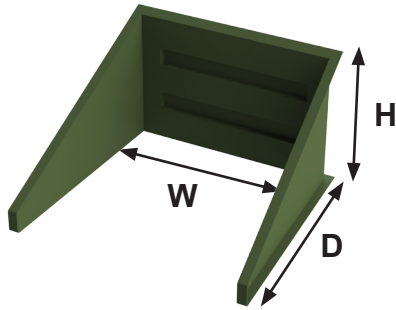

Hill Holders

- The NHH-32-46-52-MG and NHH-32-54-52-MG have 2 horizontal ribs on the back side for added strength.
- The fiberglass laminate is produced with chopped glass and woven roving
- The 2" flange around the entire perimeter provides stability.
- UV & Fire resistant.

Product	W-Width	D-Depth	H-Height
NHH-16-46-52-MG	46"	52"	16"
NHH-20-54-52-MG	54"	52"	20"
NHH-32-46-52-MG	46"	52"	32"
NHH-32-54-52-MG	54"	52"	32"

Pedestals - Hand Holes - Plastic

- Plastic hand holes are made from copolymer polypropylene and designed for flush burial.
- The Munsell green pigment is blended throughout the material, which contains UV stabilizer for weather-ability.
- Units include a flat cover. "ELECTRIC" is imprinted on standard cover.
- PHH: plastic hand hole with single lock, PHH2: plastic hand hole with double lock.
- HHC: hand hole cover with single lock, HHC2: hand hole cover with double lock.
- PSPXB: hand hole base with single lock, PSPX2B: hand hole base with double lock.

PHH-161912-MG
Single Lock

PHH-212115-MG
Single Lock

PHH2-152315-MG
Double Lock

PHH2-161912-MG
Double Lock

PHH2-212115-MG
Double Lock

Product	W-Top Width	D-Top Depth	H-Height	Cover	Base	Locking System
 PHH-161912-MG	16"	19"	12"	 HHC-1619-MG	 PSPXB-161912-MG	Single lock with penta bolt

Pedestals - Hand Holes - Plastic

Product	W-Top Width	D-Top Depth	H-Height	Cover	Base	Locking System
 PHH-161918-MG	16"	19"	18"	 HHC-1619-MG	 PSPXB-161918-MG	Single lock with penta bolt bolt
 PHH-212115-MG	21"	21"	15"	 HHC-2121-MG	 PSPXB-212115-MG	
 PHH2-152315-MG	15"	23"	15"	 HHC2-1523-MG	 PSPX2B-152315-MG	Double lock with penta bolt and bit
 PHH2-161912-MG	16"	19"	12"	 HHC2-1619-MG	 PSPX2B-161912-MG	
 PHH2-161918-MG	16"	19"	18"	 HHC2-1619-MG	 PSPX2B-161918-MG	
 PHH2-212115-MG	21"	21"	15"	 HHC2-2121-MG	 PSPX2B-212115-MG	