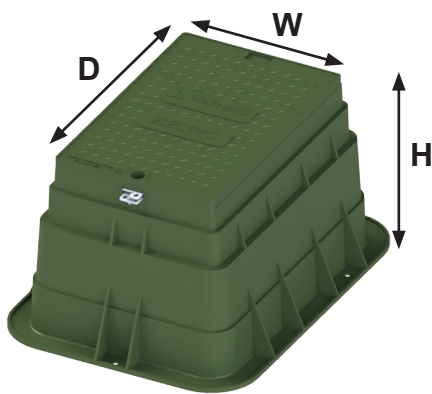

Hill Holders

- The NHH-32-46-52-MG and NHH-32-54-52-MG have 2 horizontal ribs on the back side for added strength.
- The fiberglass laminate is produced with chopped glass and woven roving
- The 2" flange around the entire perimeter provides stability.
- UV & Fire resistant.

Product	W-Width	D-Depth	H-Height
NHH-16-46-52-MG	46"	52"	16"
NHH-20-54-52-MG	54"	52"	20"
NHH-32-46-52-MG	46"	52"	32"
NHH-32-54-52-MG	54"	52"	32"

Pedestals - Hand Holes - Plastic

- Plastic hand holes are made from copolymer polypropylene and designed for flush burial.
- The Munsell green pigment is blended throughout the material, which contains UV stabilizer for weather-ability.
- Units include a flat cover. "ELECTRIC" is imprinted on standard cover.
- PHH: plastic hand hole with single lock, PHH2: plastic hand hole with double lock.
- HHC: hand hole cover with single lock, HHC2: hand hole cover with double lock.
- PSPXB: hand hole base with single lock, PSPX2B: hand hole base with double lock.

PHH-161912-MG
Single Lock

PHH-212115-MG
Single Lock

PHH2-152315-MG
Double Lock

PHH2-161912-MG
Double Lock

PHH2-212115-MG
Double Lock

Product	W-Top Width	D-Top Depth	H-Height	Cover	Base	Locking System
 PHH-161912-MG	16"	19"	12"	 HHC-1619-MG	 PSPXB-161912-MG	Single lock with penta bolt

Pedestals - Hand Holes - Plastic

Product	W-Top Width	D-Top Depth	H-Height	Cover	Base	Locking System
 PHH-161918-MG	16"	19"	18"	 HHC-1619-MG	 PSPXB-161918-MG	Single lock with penta bolt bolt
 PHH-212115-MG	21"	21"	15"	 HHC-2121-MG	 PSPXB-212115-MG	
 PHH2-152315-MG	15"	23"	15"	 HHC2-1523-MG	 PSPX2B-152315-MG	Double lock with penta bolt and bit
 PHH2-161912-MG	16"	19"	12"	 HHC2-1619-MG	 PSPX2B-161912-MG	
 PHH2-161918-MG	16"	19"	18"	 HHC2-1619-MG	 PSPX2B-161918-MG	
 PHH2-212115-MG	21"	21"	15"	 HHC2-2121-MG	 PSPX2B-212115-MG	