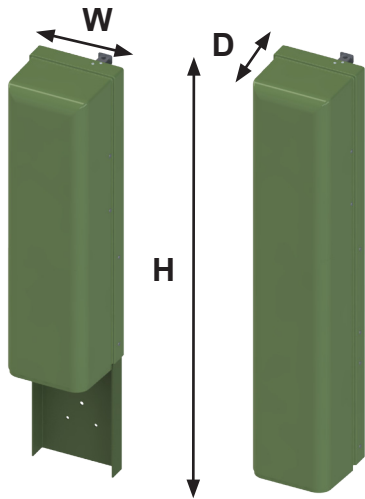

Pedestals - Secondary - Fiberglass - P-50 Series

- Rust free SMC and stainless steel hardware.
- The P-50 and P-55 Series are manufactured of compression molded fiberglass (SMC).
- UV & Fire resistant.
- Pigment is permanently molded into the fiberglass and the fiberglass does not peel, providing a maintenance free pedestal for many years.
- Available in Munsell Green color.
- Two styles of Nordic pedestals are available for above ground housing of cable splices.
- The top section is removable for easy access to cables.
- Stakes are available for added stability when installed.
- Recessed penta-head locking is an option.

Hasp Lock

Penta Head Lock

Hasp & Penta Head Lock

Product	Lid	Base	W x D (Top) x H	Above Ground	Below Ground	Locking System
 P-50-MG	 P-50-LID-MG	 P-50-BASE-MG	8" x 8" x 44"	24"	20"	Hasp
 P-50-P-MG	 P-50-P-LID-MG	 P-50-P-BASE-MG	8" x 8" x 44"	24"	20"	Penta Head

Pedestals - Secondary - Fiberglass - P-50 Series

Product	Lid	Base	W x D (Top) x H	Above Ground	Below Ground	Locking System
 PR-50-MG	 PR-50-LID-MG	 PR-50-BASE-MG	8" x 8" x 44"	24"	20"	Hasp & Penta Head
 P-55-MG	 P-55-LID-MG	 P-55-BASE-MG	8" x 8" x 44"	34"	10"	Hasp
 P-55-P-MG	 P-55-P-LID-MG	 P-55-P-BASE-MG	8" x 8" x 44"	34"	10"	Penta Head
 PR-55-MG	 PR-55-LID-MG	 PR-55-BASE-MG	8" x 8" x 44"	34"	10"	Hasp & Penta Head