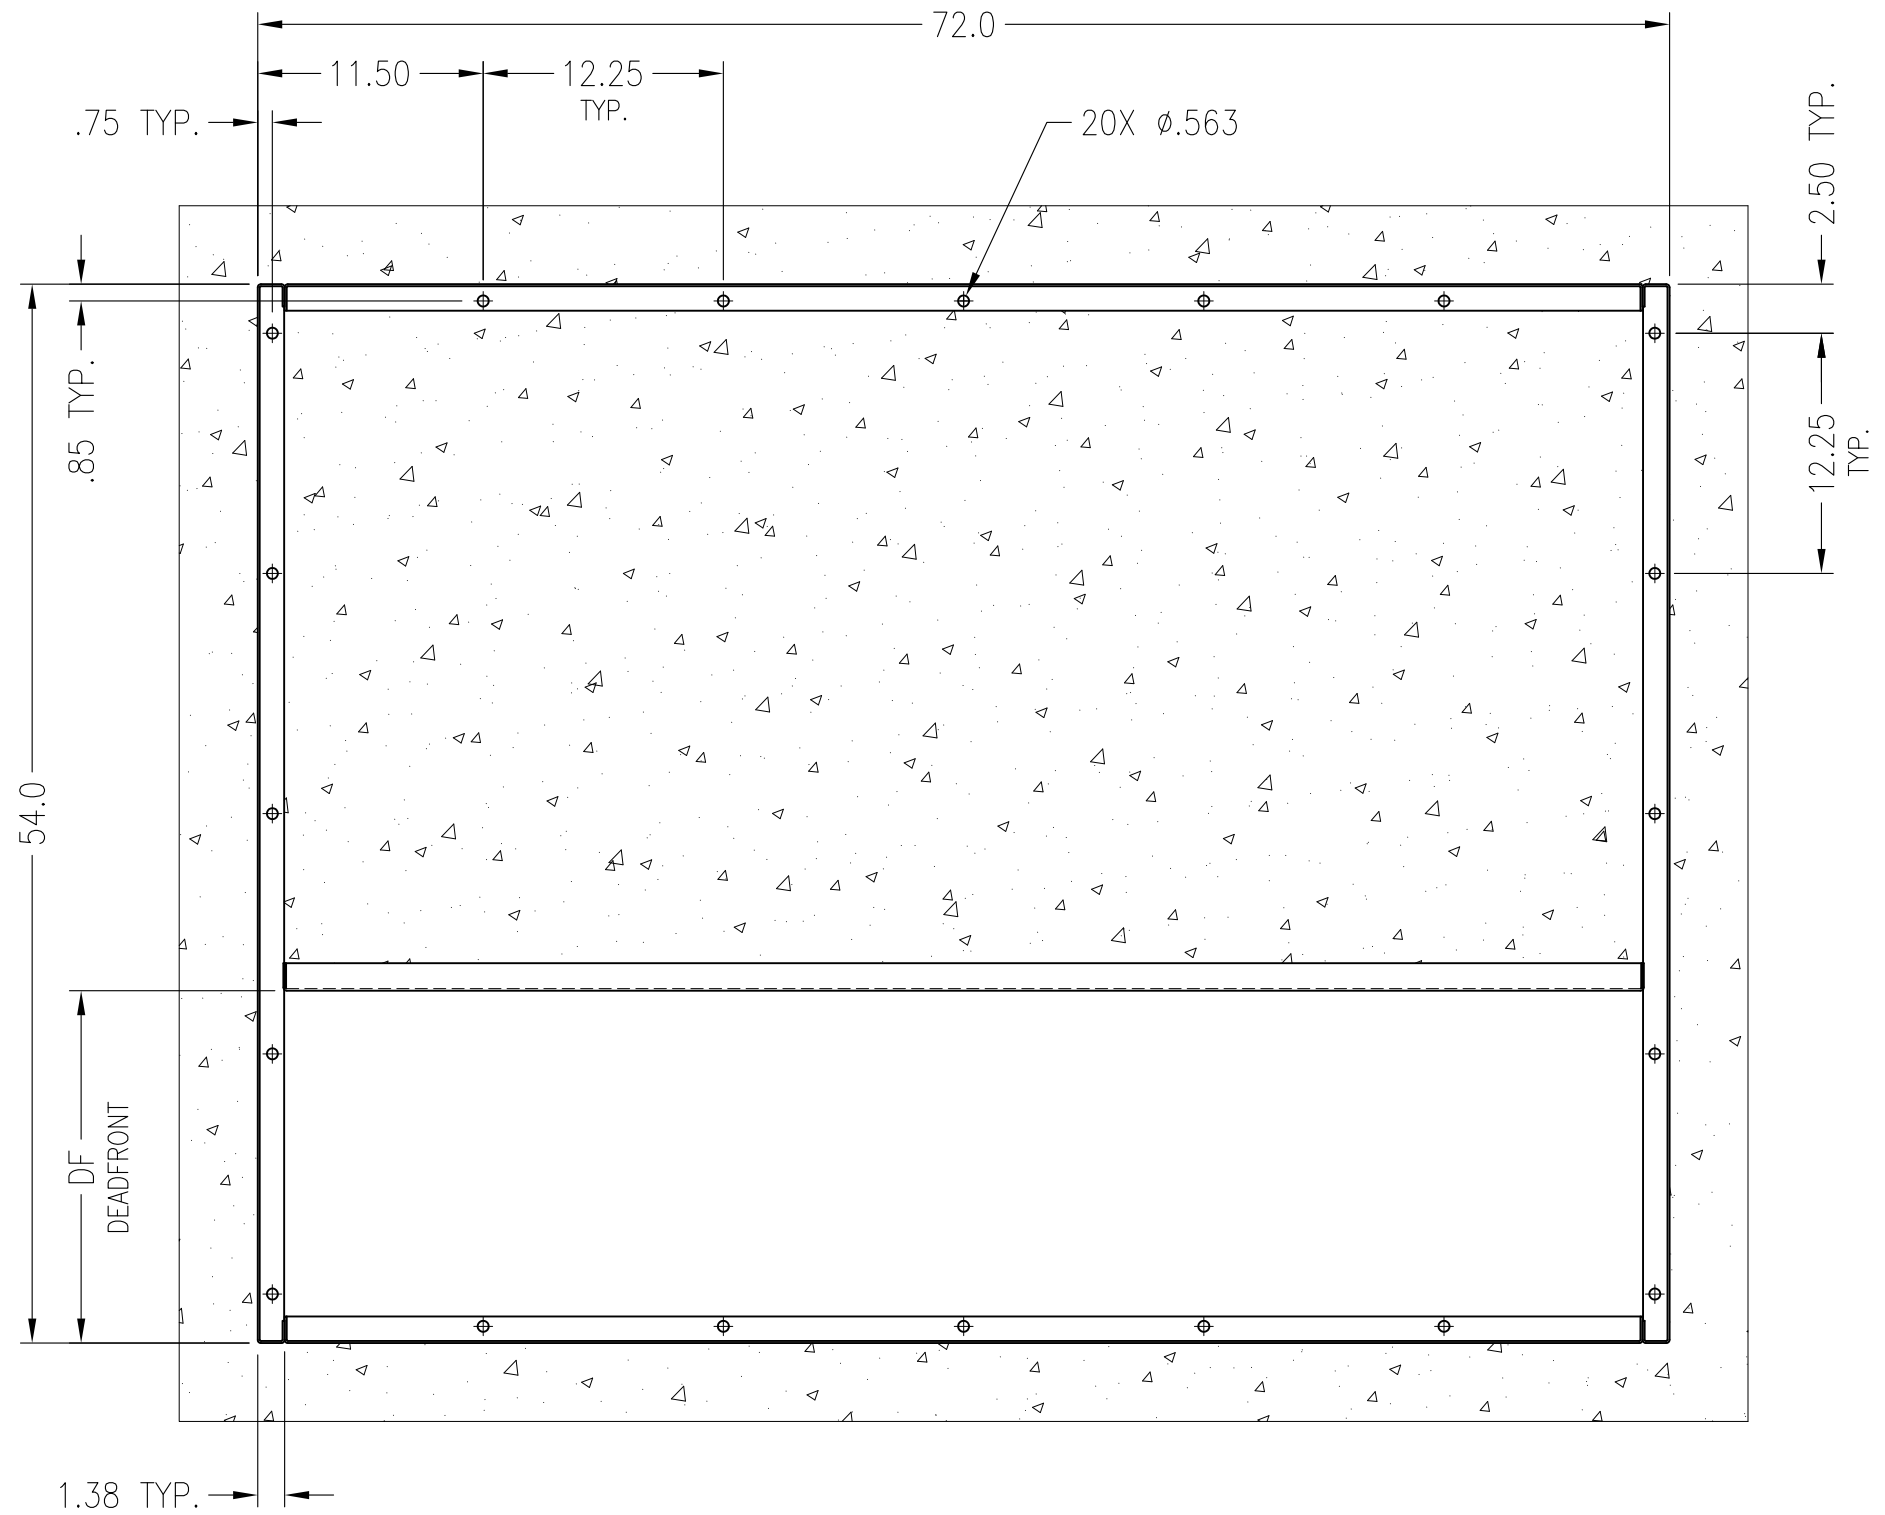

USED FOR	DF
63947130	18.0
63947149A	18.0
63947149B	18.0
63947151	18.0
63947153	18.0
63947162	18.0
63947164	20.0
63947165	20.0
63947166	20.0
63947167	18.0
63947171	18.0
63947178	18.0
63947179	18.0
63947180	18.0
63947181	18.0

		<h3 style="margin: 0;">Primary Metering Enclosure</h3> <h3 style="margin: 0;">Footprint 72Wx54D</h3>		
	THIRD ANGLE PROJECTION	SIZE B	DRAWN BY M Matuszewski	DATE 05/17/13
ALL DIMENSIONS ARE IN INCHES UNLESS OTHERWISE SPECIFIED		FAMILY ID	APPROX. WEIGHT	SCALE 1/10
				PART NUMBER PMFP_72x54