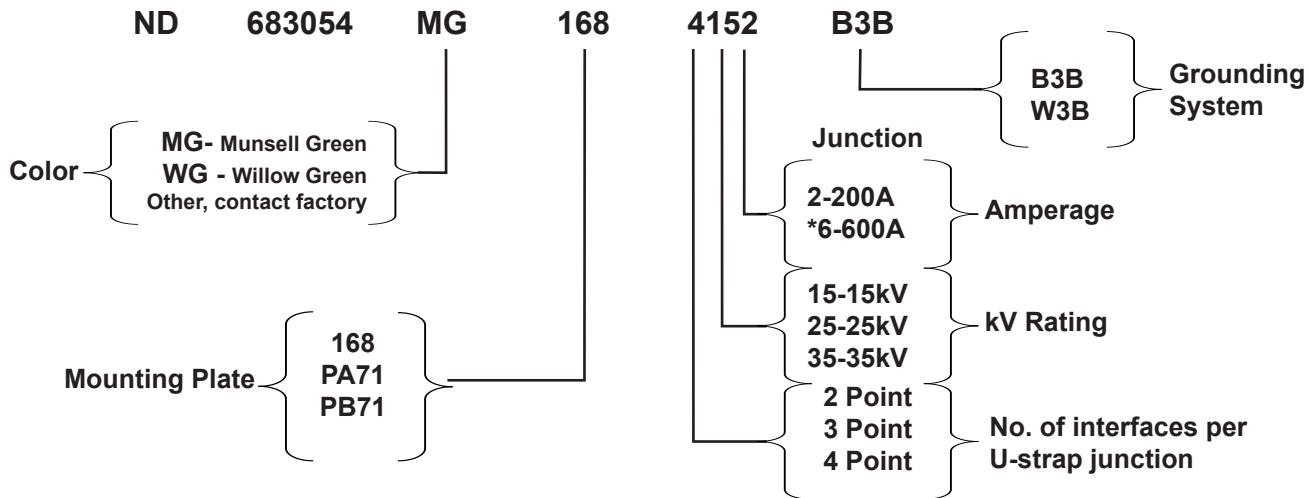

Nordic Cabinet Ordering Key

ND-683054-MG-168-4152-B3B

***This cabinet will accommodate 15-35kV, 200 & 600Amp junctions with U-straps. It will accommodate 200Amp taps off the 600Amp deadbreak junction. It will also accommodate Cooper 35kV 200/600Amp loadbreak junctions.**