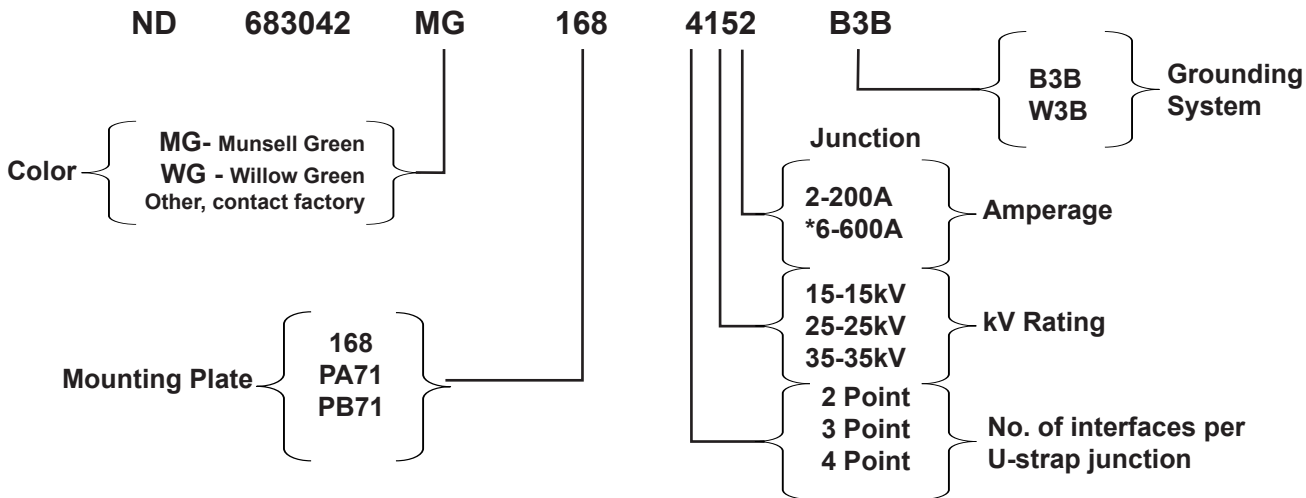

Nordic Cabinet Ordering Key

ND-683042-MG-168-4152-B3B

***This cabinet will accommodate 15-35kV, 200 & 600Amp junctions with U-straps. It will accommodate 200Amp taps off the 600Amp deadbreak junction. It will also accommodate Cooper 35kV 200/600Amp loadbreak junctions.**