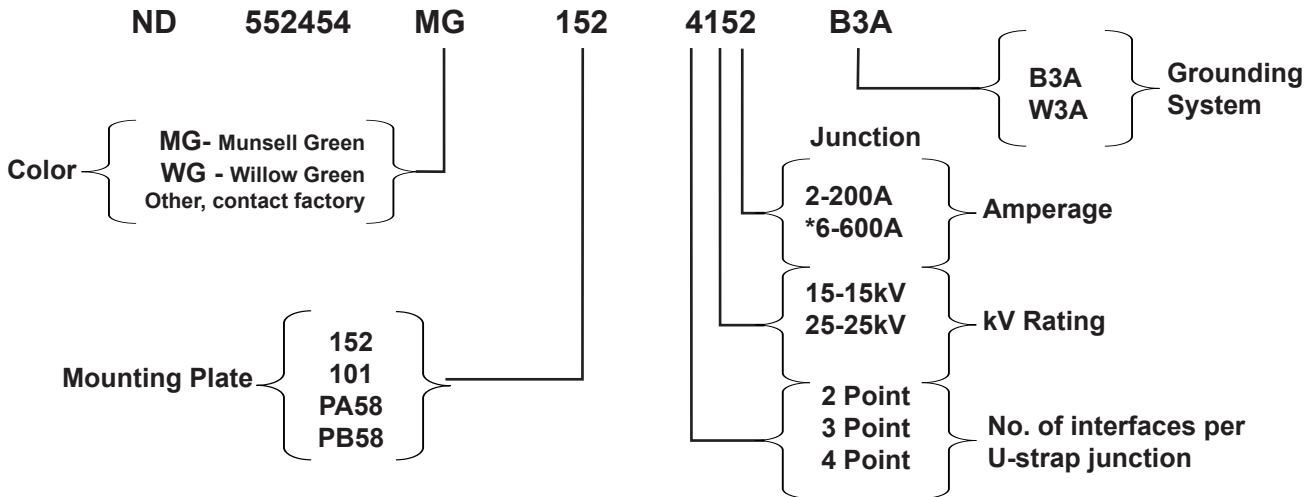

Nordic Cabinet Ordering Key

ND-552454-MG-152-4152-B3A

***This cabinet will not accommodate 200Amp taps off the 600Amp deadbreak junction.**