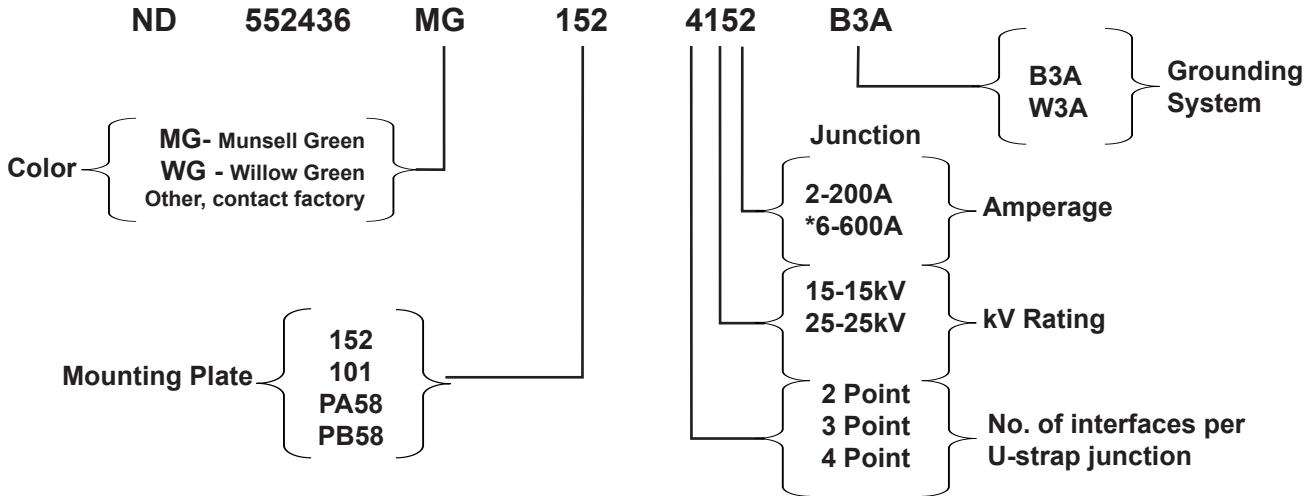

Nordic Cabinet Ordering Key

ND-552436-MG-152-4152-B3A

***This cabinet will not accommodate 200Amp taps off the 600Amp deadbreak junction.**