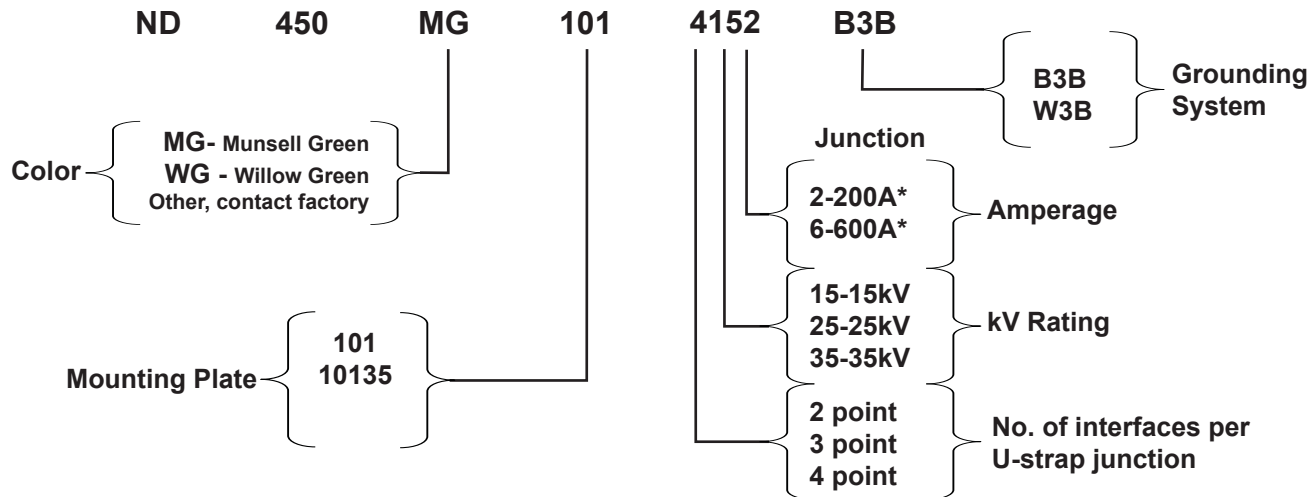

# Nordic Cabinet Ordering Key

**ND-450-MG-101-4152-B3B**

\*This cabinet will accommodate 15-35kV, 200 & 600Amp junctions with U-straps. It will accommodate 200Amp taps off the 600Amp deadbreak junction. It will also accommodate Cooper 35kV 200/600Amp loadbreak junctions with the 10135 mounting plate only.