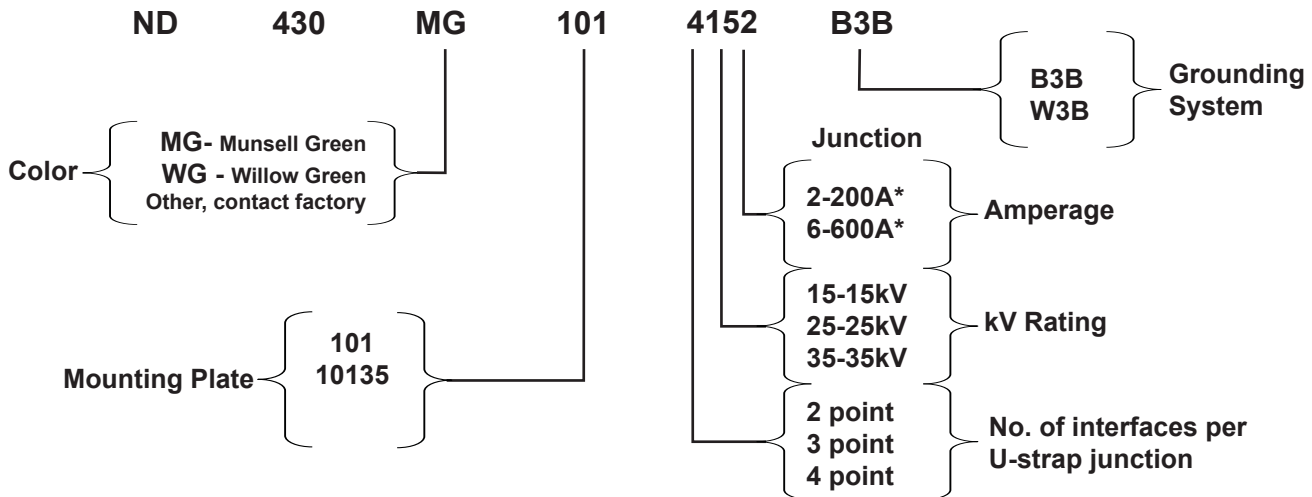

# Nordic Cabinet Ordering Key

ND-430-MG-101-4152-B3B

\*This cabinet will accommodate 15-35kV, 200 & 600Amp junctions with U-straps. It will accommodate 200Amp taps off the 600Amp deadbreak junction. It will also accommodate Cooper 35kV 200/600Amp loadbreak junctions with the 10135 mounting plate only.