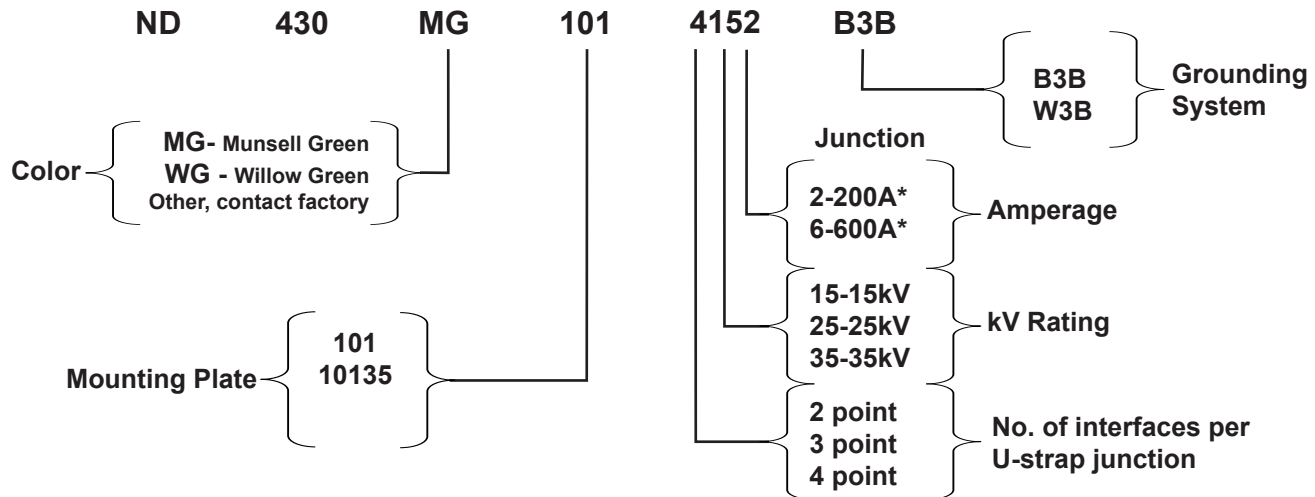

# Nordic Cabinet Ordering Key

ND-430-MG-101-4152-B3B

\*This cabinet will accommodate 15-35kV, 200 & 600Amp junctions with U-straps. It will accommodate 200Amp taps off the 600Amp deadbreak junction. It will also accommodate Cooper 35kV 200/600Amp loadbreak junctions with the 10135 mounting plate only.