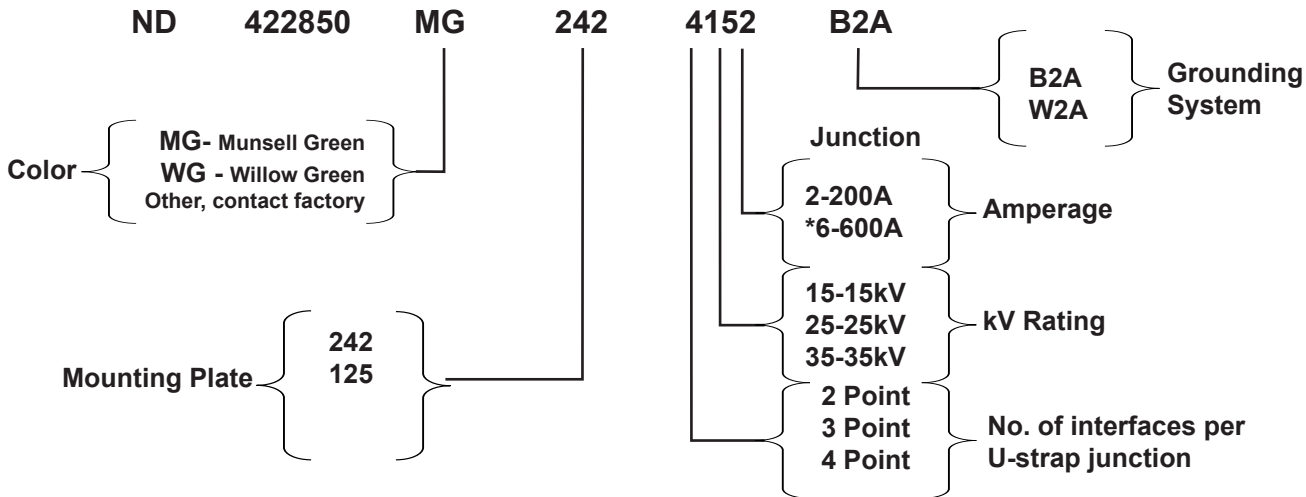

Nordic Cabinet Ordering Key

ND-422850-MG-242-X-X

***This three-phase cabinet will accommodate junctions with U-straps from the list below.**

****see 2nd page****

This cabinet will also accommodate 200Amp taps off the 600Amp junctions.

<u>15kV 200Amp Junctions:</u>	<u>25kV 200Amp Junctions:</u>	<u>35kV 200Amp Junctions:</u>
<ul style="list-style-type: none"> • 2 pt. • 3 pt. • 4 pt. 	<ul style="list-style-type: none"> • 2 pt. • 3 pt. 	<ul style="list-style-type: none"> • 2 pt. • 3 pt. (Cooper excluded)

<u>15/25kV 600Amp Junctions:</u>	<u>35kV 600Amp Junctions:</u>
<ul style="list-style-type: none"> • 2 pt. • 3 pt. 	<ul style="list-style-type: none"> • 2 pt. • 3 pt. (Cooper excluded)