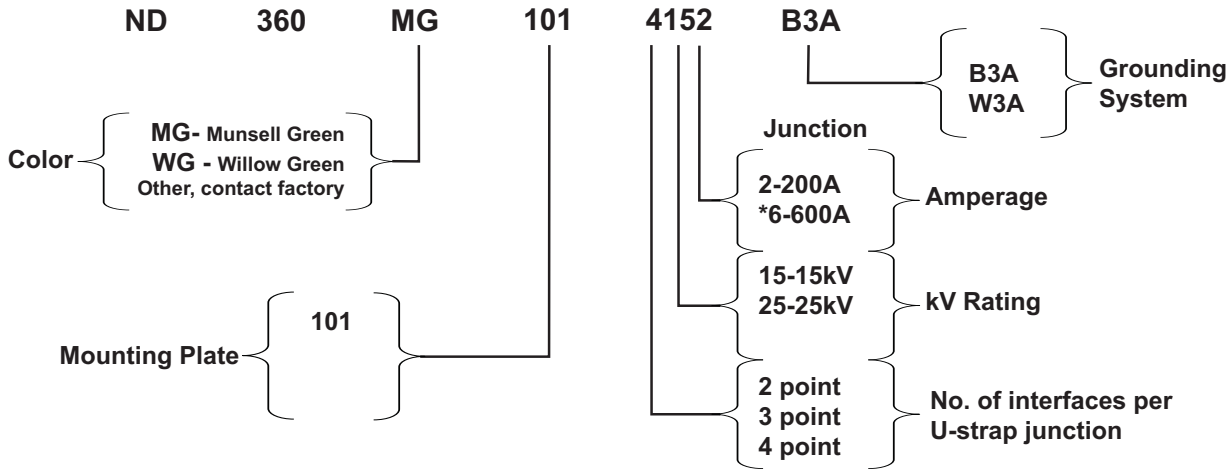

# Nordic Cabinet Ordering Key

ND-360-MG-101-4152-B3A

\*This cabinet will not accommodate 200Amp taps off the 600Amp deadbreak junction.