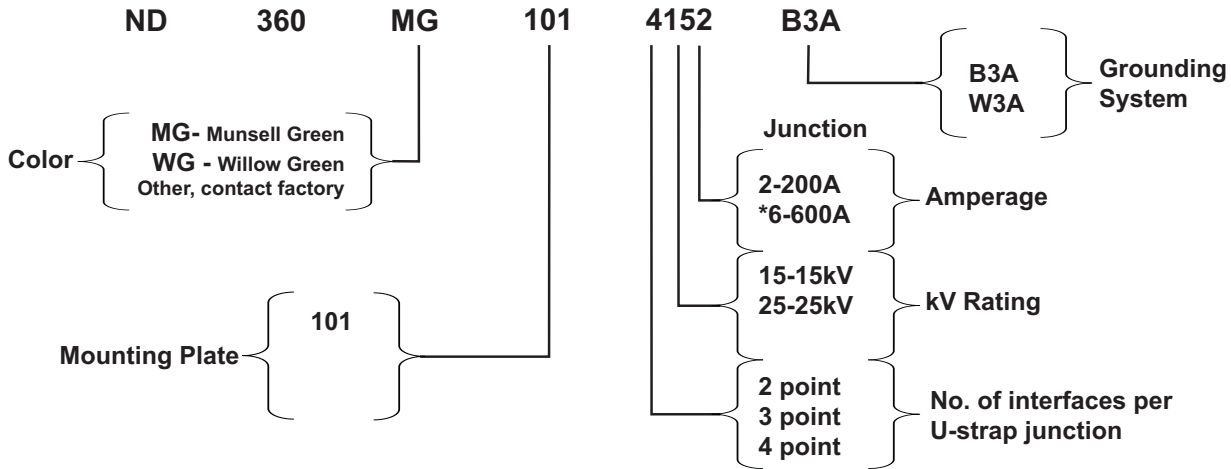

Nordic Cabinet Ordering Key

ND-360-MG-101-4152-B3A

*This cabinet will not accommodate 200Amp taps off the 600Amp deadbreak junction.