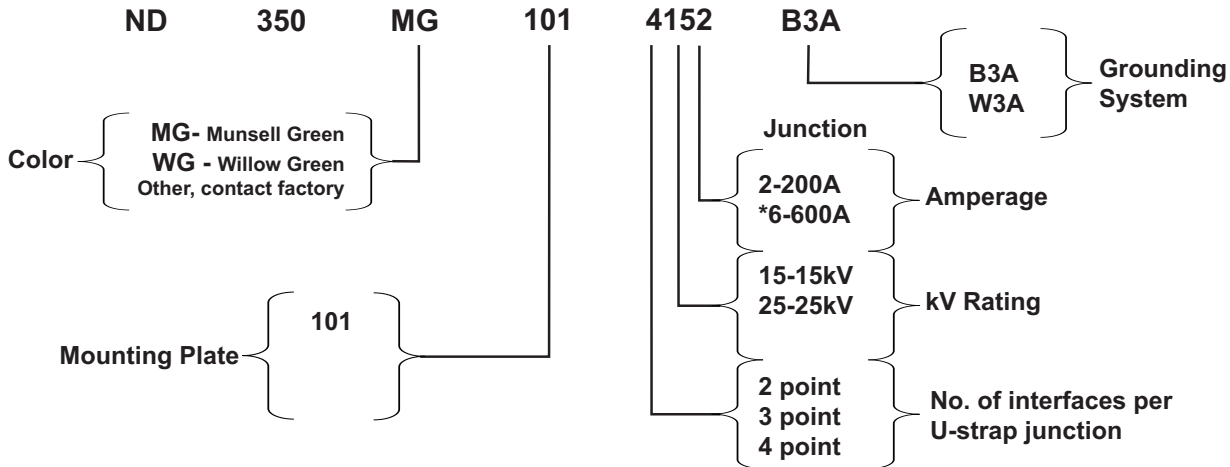

Nordic Cabinet Ordering Key

ND-350-MG-101-4152-B3A

*This cabinet will not accommodate 200Amp taps off the 600Amp deadbreak junction.