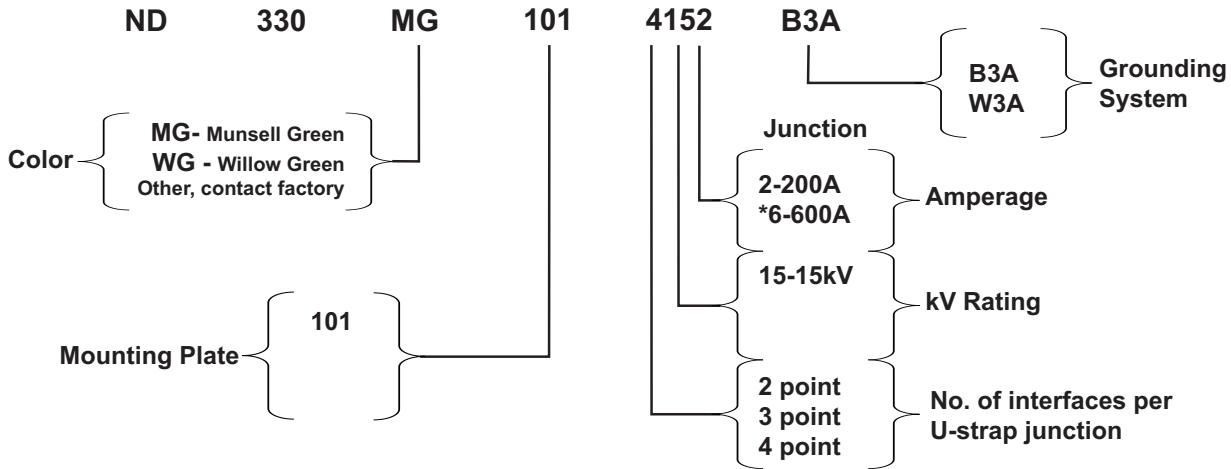

Nordic Cabinet Ordering Key

ND-330-MG-101-4152-B3A

*This cabinet will not accommodate 200Amp taps off the 600A deadbreak junction.