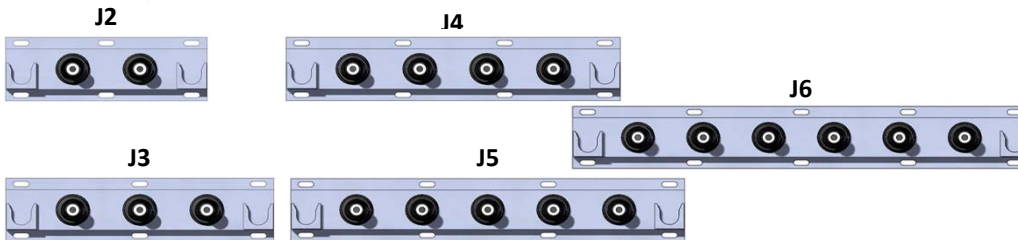

Two Parking Stands

V2=w/two parking stands					
Type of Junction	J2	J3	J4	J5	J6
Junction Width	19.5"	26"	32.5"	39"	45.5"
ND-325-MG-X-X-X, ND-325-MG-PS14A-X-X , ND-325-MG-UNI4 Cabinets Accommodate:	Yes	Yes	No	No	No