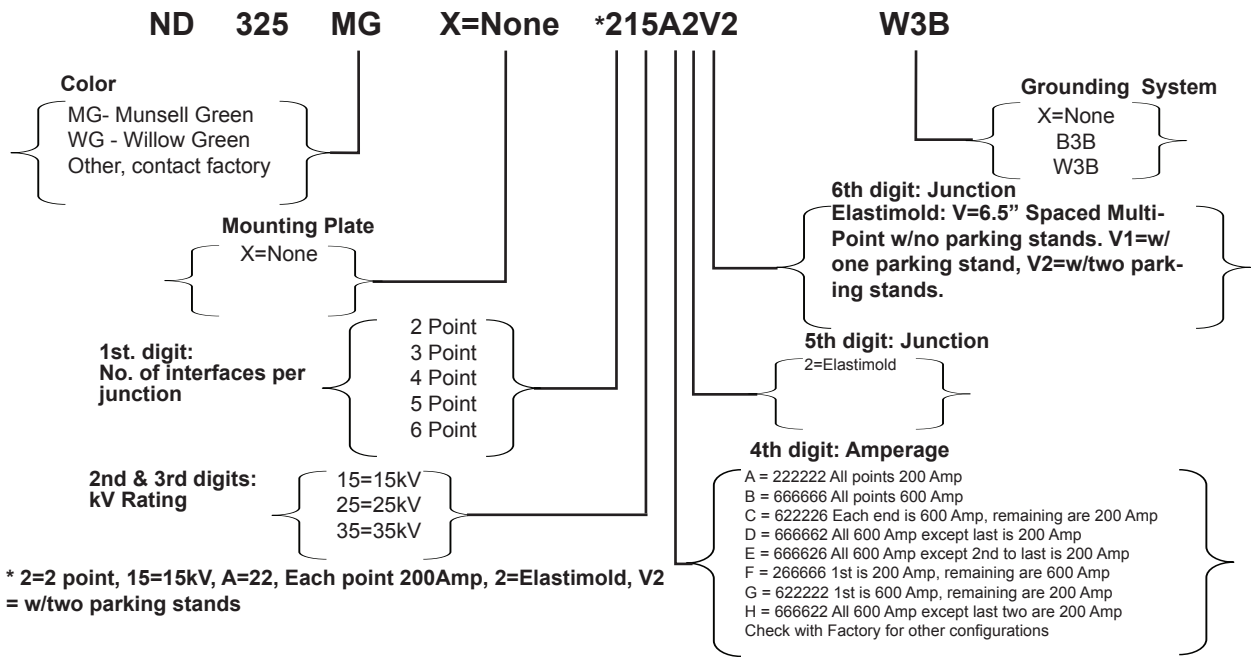

Nordic Cabinet Ordering Key
for Elastimold Multi-Point Junctions
ND-325-MG-X-215A2V2-W3B

Page 1 of 3

for 4" interface spacing, see page 2.

for 6.5" interface spacing, see page 3.

Elastimold Molded Multi-Point Junctions with 4" Interface Spacing

No Parking Stands

Elastimold 4" Interface Multi-Point Junction (no parking stands)	J2	J3	J4	J5	J6
Junction Width	8"	12"	16"	20"	24"
ND-325-MG-X-X-X, ND-325-MG-PS14A-X-X, ND-325-MG-UNI4 Cabinets Accommodate:	Yes	Yes	Yes	Yes	Yes

One Parking Stand

Elastimold 4" Interface Multi-Point Junction (one parking stand located either left or right side)	J2	J3	J4	J5	J6
Junction Width	11.5"	15.5"	19.5"	23.5"	27.5"
ND-325-MG-X-X-X, ND-325-MG-PS14A-X-X, ND-325-MG-UNI4 Cabinets Accommodate:	Yes	Yes	Yes	Yes	Yes

Elastimold Molded Multi-Point Junctions with 6.5" Interface Spacing

No Parking Stands

V=6.5" Spaced Multi-Point w/No Parking Stands					
Type of Junction	J2	J3	J4	J5	J6
Junction Width	10.5"	17"	23.5"	30"	36.5"
ND-325-MG-X-X-X, ND-325-MG-PS14A-X-X , ND-325-MG-UNI4 Cabinets Accommodate:	Yes	Yes	Yes	No	No