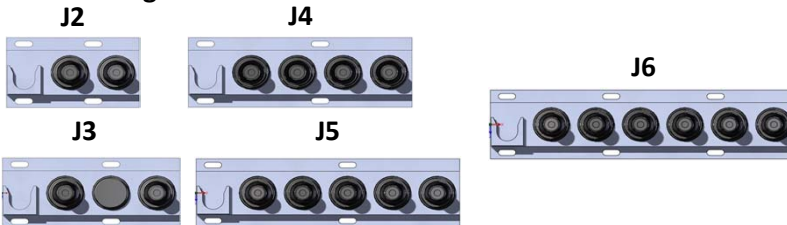

Nordic Cabinet Ordering Key
for Elastimold Multi-Point Junctions
ND-325-MG-X-215A2V2-W3B

Page 1 of 3

for 4" interface spacing, see page 2.

for 6.5" interface spacing, see page 3.

Elastimold Molded Multi-Point Junctions with 4" Interface Spacing

No Parking Stands

Elastimold 4" Interface Multi-Point Junction (no parking stands)	J2	J3	J4	J5	J6
Junction Width	8"	12"	16"	20"	24"
ND-325-MG-X-X-X, ND-325-MG-PS14A-X-X, ND-325-MG-UNI4 Cabinets Accommodate:	Yes	Yes	Yes	Yes	Yes

One Parking Stand

Elastimold 4" Interface Multi-Point Junction (one parking stand located either left or right side)	J2	J3	J4	J5	J6
Junction Width	11.5"	15.5"	19.5"	23.5"	27.5"
ND-325-MG-X-X-X, ND-325-MG-PS14A-X-X, ND-325-MG-UNI4 Cabinets Accommodate:	Yes	Yes	Yes	Yes	Yes

Two Parking Stands

Elastimold 4" Interface Multi-Point Junction (two parking stands)	J2	J3	J4	J5	J6
Junction Width	15"	19"	23"	27"	31"
ND-325-MG-X-X-X, ND-325-MG-PS14A-X-X, ND-325-MG-UNI4 Cabinets Accommodate:	Yes	Yes	Yes	Yes	No