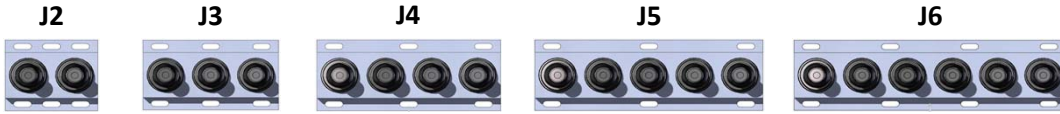

Nordic Cabinet Ordering Key
for Elastimold Multi-Point Junctions
ND-325-MG-X-215A2V2-W3B

Page 1 of 3

for 4" interface spacing, see page 2.

for 6.5" interface spacing, see page 3.

Elastimold Molded Multi-Point Junctions with 4" Interface Spacing

No Parking Stands

Elastimold 4" Interface Multi-Point Junction (no parking stands)	J2	J3	J4	J5	J6
Junction Width	8"	12"	16"	20"	24"
ND-325-MG-X-X-X, ND-325-MG-PS14A-X-X, ND-325-MG-UNI4 Cabinets Accommodate:	Yes	Yes	Yes	Yes	Yes

One Parking Stand

Elastimold 4" Interface Multi-Point Junction (one parking stand located either left or right side)	J2	J3	J4	J5	J6
Junction Width	11.5"	15.5"	19.5"	23.5"	27.5"
ND-325-MG-X-X-X, ND-325-MG-PS14A-X-X, ND-325-MG-UNI4 Cabinets Accommodate:	Yes	Yes	Yes	Yes	Yes

Two Parking Stands

Elastimold 4" Interface Multi-Point Junction (two parking stands)	J2	J3	J4	J5	J6
Junction Width	15"	19"	23"	27"	31"
ND-325-MG-X-X-X, ND-325-MG-PS14A-X-X, ND-325-MG-UNI4 Cabinets Accommodate:	Yes	Yes	Yes	Yes	No