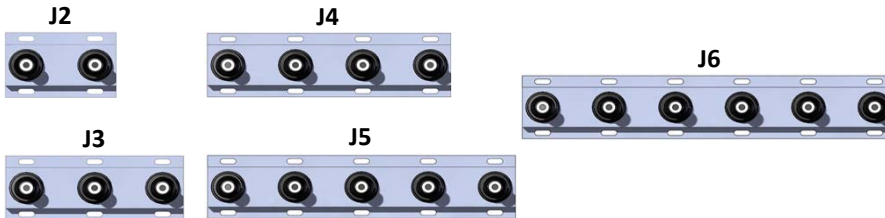

Nordic Cabinet Ordering Key
for Elastimold Multi-Point Junctions
ND-325-MG-X-215A2V2-W3B

Page 1 of 3

for 4" interface spacing, see page 2.

for 6.5" interface spacing, see page 3.

Elastimold Molded Multi-Point Junctions with 4" Interface Spacing

One Parking Stand

Elastimold 4" Interface Multi-Point Junction (one parking stand located either left or right side)	J2	J3	J4	J5	J6
Junction Width	11.5"	15.5"	19.5"	23.5"	27.5"
ND-325-MG-X-X-X, ND-325-MG-PS14A-X-X, ND-325-MG-UNI4 Cabinets Accommodate:	Yes	Yes	Yes	Yes	Yes

Two Parking Stands

Elastimold 4" Interface Multi-Point Junction (two parking stands)	J2	J3	J4	J5	J6
Junction Width	15"	19"	23"	27"	31"
ND-325-MG-X-X-X, ND-325-MG-PS14A-X-X, ND-325-MG-UNI4 Cabinets Accommodate:	Yes	Yes	Yes	Yes	No

Elastimold Molded Multi-Point Junctions with 6.5" Interface Spacing

No Parking Stands

V=6.5" Spaced Multi-Point w/No Parking Stands					
Type of Junction	J2	J3	J4	J5	J6
Junction Width	10.5"	17"	23.5"	30"	36.5"
ND-325-MG-X-X-X, ND-325-MG-PS14A-X-X , ND-325-MG-UNI4 Cabinets Accommodate:	Yes	Yes	Yes	No	No