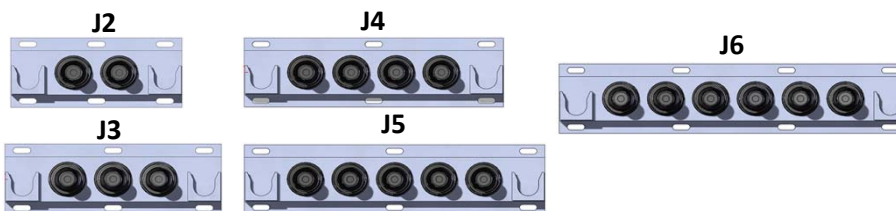

Nordic Cabinet Ordering Key
for Elastimold Multi-Point Junctions
ND-325-MG-X-215A2V2-W3B

Page 1 of 3

for 4" interface spacing, see page 2.

for 6.5" interface spacing, see page 3.

Elastimold Molded Multi-Point Junctions with 4" Interface Spacing

No Parking Stands

Elastimold 4" Interface Multi-Point Junction (no parking stands)	J2	J3	J4	J5	J6
Junction Width	8"	12"	16"	20"	24"
ND-325-MG-X-X-X, ND-325-MG-PS14A-X-X, ND-325-MG-UNI4 Cabinets Accommodate:	Yes	Yes	Yes	Yes	Yes

One Parking Stand

Elastimold 4" Interface Multi-Point Junction (one parking stand located either left or right side)	J2	J3	J4	J5	J6
Junction Width	11.5"	15.5"	19.5"	23.5"	27.5"
ND-325-MG-X-X-X, ND-325-MG-PS14A-X-X, ND-325-MG-UNI4 Cabinets Accommodate:	Yes	Yes	Yes	Yes	Yes

Two Parking Stands

Elastimold 4" Interface Multi-Point Junction (two parking stands)	J2	J3	J4	J5	J6
Junction Width	15"	19"	23"	27"	31"
ND-325-MG-X-X-X, ND-325-MG-PS14A-X-X, ND-325-MG-UNI4 Cabinets Accommodate:	Yes	Yes	Yes	Yes	No