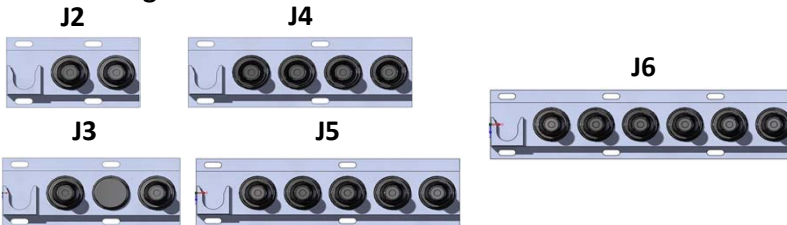

**Nordic Cabinet Ordering Key**  
**for Elastimold Multi-Point Junctions**  
**ND-325-MG-UNI4-325B2V1-W3B**

Page 1 of 3  
 for 4" interface spacing, see page 2.  
 for 6.5" interface spacing, see page 3.

### Elastimold Molded Multi-Point Junctions with 4" Interface Spacing

#### No Parking Stands

Elastimold 4" Interface Multi-Point Junction (no parking stands)	J2	J3	J4	J5	J6
Junction Width	8"	12"	16"	20"	24"
ND-325-MG-X-X-X, ND-325-MG-PS14A-X-X, ND-325-MG-UNI4 Cabinets Accommodate:	Yes	Yes	Yes	Yes	Yes

#### One Parking Stand

Elastimold 4" Interface Multi-Point Junction (one parking stand located either left or right side)	J2	J3	J4	J5	J6
Junction Width	11.5"	15.5"	19.5"	23.5"	27.5"
ND-325-MG-X-X-X, ND-325-MG-PS14A-X-X, ND-325-MG-UNI4 Cabinets Accommodate:	Yes	Yes	Yes	Yes	Yes