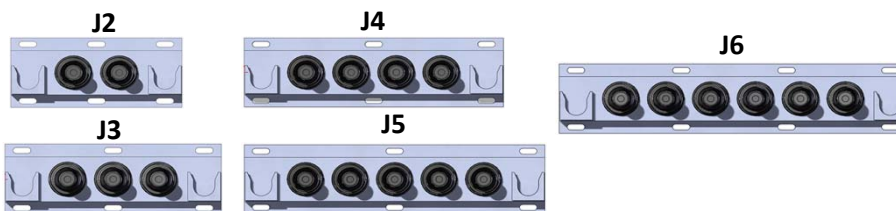

### Elastimold Molded Multi-Point Junctions with 4" Interface Spacing

#### No Parking Stands

Elastimold 4" Interface Multi-Point Junction (no parking stands)	J2	J3	J4	J5	J6
Junction Width	8"	12"	16"	20"	24"
ND-325-MG-X-X-X, ND-325-MG-PS14A-X-X, ND-325-MG-UNI4 Cabinets Accommodate:	Yes	Yes	Yes	Yes	Yes

#### One Parking Stand

Elastimold 4" Interface Multi-Point Junction (one parking stand located either left or right side)	J2	J3	J4	J5	J6
Junction Width	11.5"	15.5"	19.5"	23.5"	27.5"
ND-325-MG-X-X-X, ND-325-MG-PS14A-X-X, ND-325-MG-UNI4 Cabinets Accommodate:	Yes	Yes	Yes	Yes	Yes

#### Two Parking Stands

Elastimold 4" Interface Multi-Point Junction (two parking stands)	J2	J3	J4	J5	J6
Junction Width	15"	19"	23"	27"	31"
ND-325-MG-X-X-X, ND-325-MG-PS14A-X-X, ND-325-MG-UNI4 Cabinets Accommodate:	Yes	Yes	Yes	Yes	No