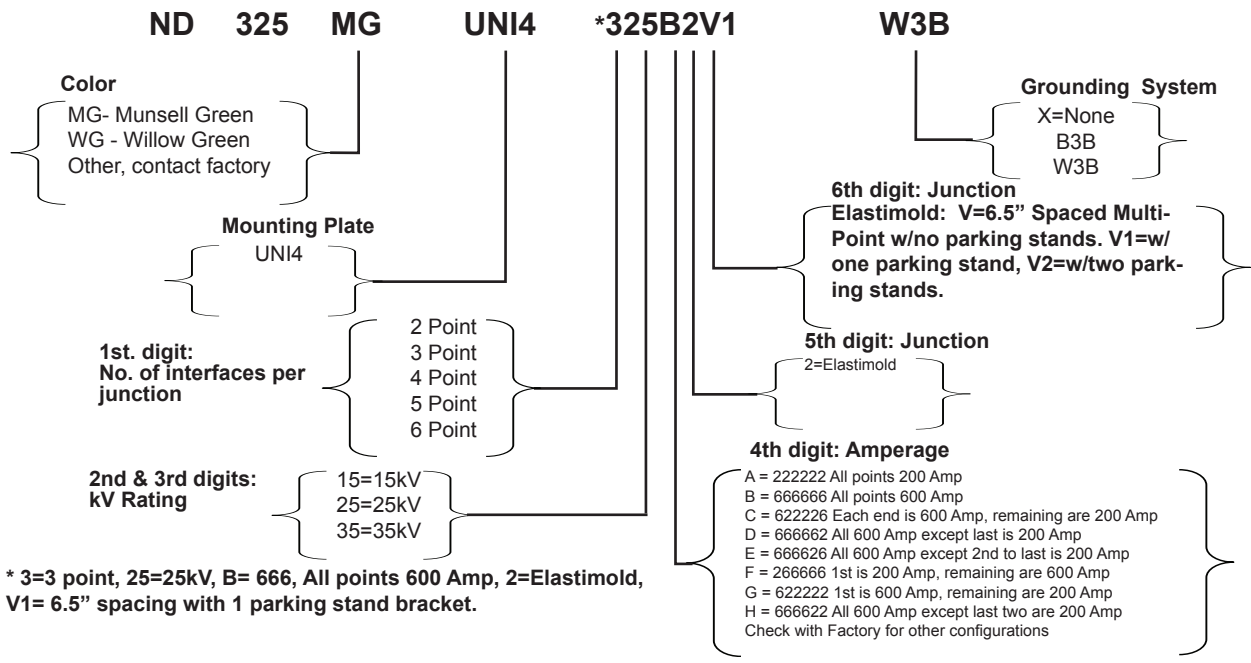

**Nordic Cabinet Ordering Key**  
**for Elastimold Multi-Point Junctions**  
**ND-325-MG-UNI4-325B2V1-W3B**

Page 1 of 3  
 for 4" interface spacing, see page 2.  
 for 6.5" interface spacing, see page 3.

### Elastimold Molded Multi-Point Junctions with 4" Interface Spacing

Elastimold Molded Multi-Point Junctions with 6.5" Interface Spacing

No Parking Stands

V=6.5" Spaced Multi-Point w/No Parking Stands					
Type of Junction	J2	J3	J4	J5	J6
Junction Width	10.5"	17"	23.5"	30"	36.5"
ND-325-MG-X-X-X, ND-325-MG-PS14A-X-X , ND-325-MG-UNI4 Cabinets Accommodate:	Yes	Yes	Yes	No	No

Two Parking Stands

V2=w/two parking stands					
Type of Junction	J2	J3	J4	J5	J6
Junction Width	19.5"	26"	32.5"	39"	45.5"
ND-325-MG-X-X-X, ND-325-MG-PS14A-X-X , ND-325-MG-UNI4 Cabinets Accommodate:	Yes	Yes	No	No	No