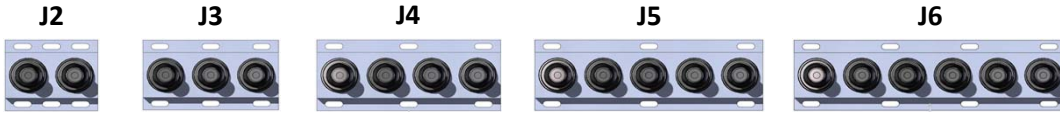

**Nordic Cabinet Ordering Key**  
**for Elastimold Multi-Point Junctions**  
**ND-325-MG-UNI4-325B2V1-W3B**

Page 1 of 3  
 for 4" interface spacing, see page 2.  
 for 6.5" interface spacing, see page 3.

### Elastimold Molded Multi-Point Junctions with 4" Interface Spacing

#### No Parking Stands

Elastimold 4" Interface Multi-Point Junction (no parking stands)	J2	J3	J4	J5	J6
Junction Width	8"	12"	16"	20"	24"
ND-325-MG-X-X-X, ND-325-MG-PS14A-X-X, ND-325-MG-UNI4 Cabinets Accommodate:	Yes	Yes	Yes	Yes	Yes

#### One Parking Stand

Elastimold 4" Interface Multi-Point Junction (one parking stand located either left or right side)	J2	J3	J4	J5	J6
Junction Width	11.5"	15.5"	19.5"	23.5"	27.5"
ND-325-MG-X-X-X, ND-325-MG-PS14A-X-X, ND-325-MG-UNI4 Cabinets Accommodate:	Yes	Yes	Yes	Yes	Yes