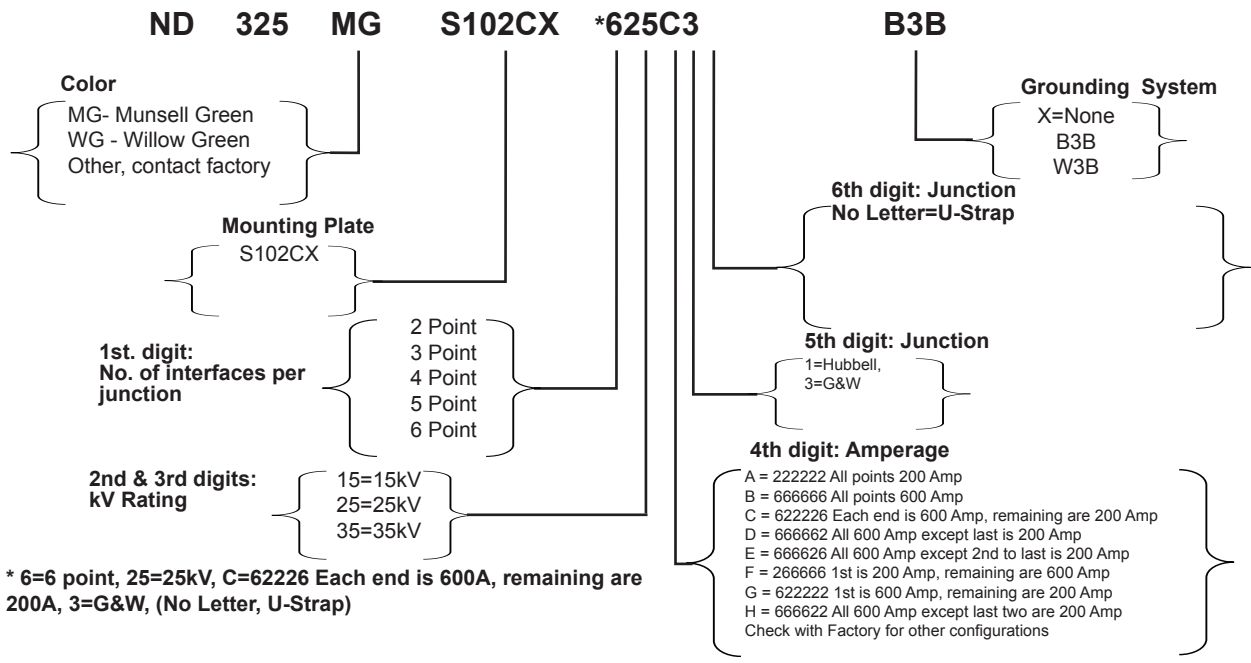

Nordic Cabinet Ordering Key

for G&W/Hubbell Multi-Point Junctions

ND-325-MG-S102CX-625C3-B3B

This unit will accommodate three, 2- 6 way G&W and Hubbell 15/25kV 200A or 600A Multiple Point Junctions with U-straps.