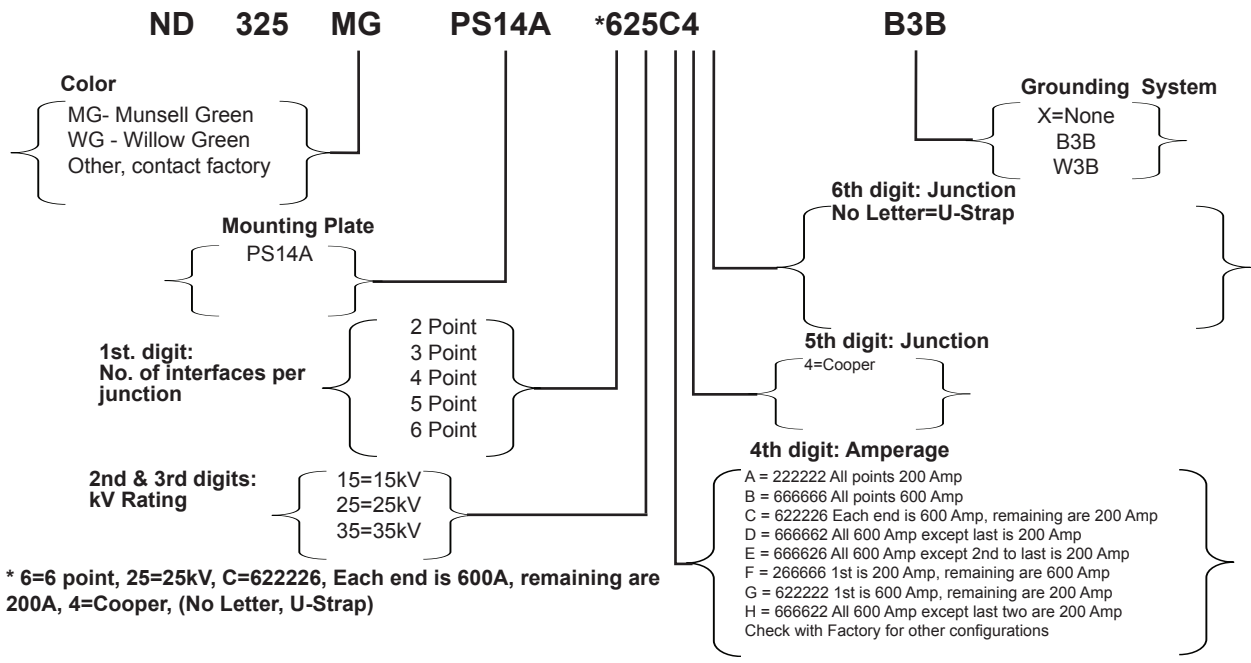

Nordic Cabinet Ordering Key for Cooper Multi-Point Junctions ND-325-MG-PS14A-625C4-B3B

This unit will accommodate 2-6 point Cooper In-line Junction Bars with U-Straps but no parking stands. Junction is mounted directly to fiber-glass backboard.