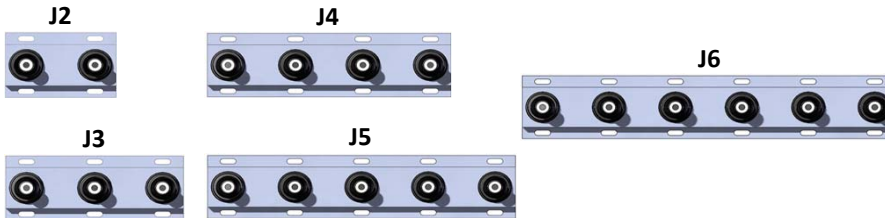

Elastimold Molded Multi-Point Junctions with 6.5" Interface Spacing

No Parking Stands

V=6.5" Spaced Multi-Point w/No Parking Stands					
Type of Junction	J2	J3	J4	J5	J6
Junction Width	10.5"	17"	23.5"	30"	36.5"
ND-325-MG-X-X-X, ND-325-MG-PS14A-X-X , ND-325-MG-UNI4 Cabinets Accommodate:	Yes	Yes	Yes	No	No