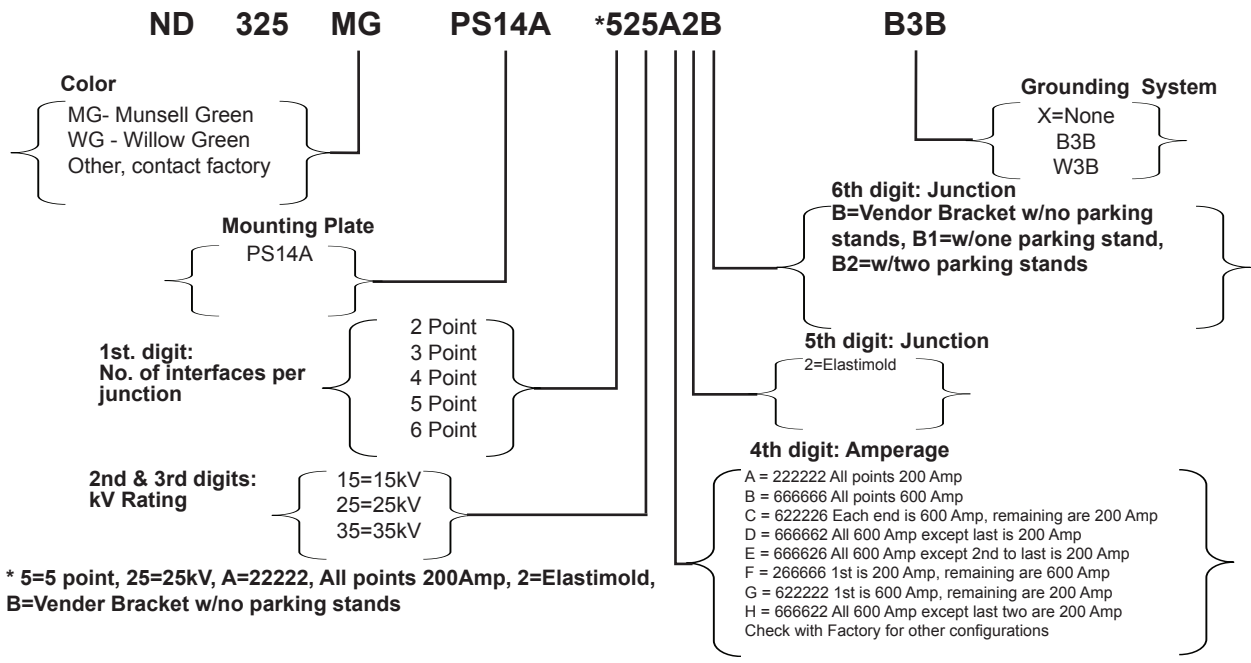

**Nordic Cabinet Ordering Key**  
**for Elastimold Multi-Point Junctions**  
**ND-325-MG-PS14A-525AB-B3B**

Page 1 of 3  
 for 4" interface spacing, see page 2.  
 for 6.5" interface spacing, see page 3.

### Elastimold Molded Multi-Point Junctions with 4" Interface Spacing

#### No Parking Stands

Elastimold 4" Interface Multi-Point Junction (no parking stands)	J2	J3	J4	J5	J6
Junction Width	8"	12"	16"	20"	24"
ND-325-MG-X-X-X, ND-325-MG-PS14A-X-X, ND-325-MG-UNI4 Cabinets Accommodate:	Yes	Yes	Yes	Yes	Yes

**Elastimold Molded Multi-Point Junctions with 6.5" Interface Spacing**

**No Parking Stands**

V=6.5" Spaced Multi-Point w/No Parking Stands					
Type of Junction	J2	J3	J4	J5	J6
Junction Width	10.5"	17"	23.5"	30"	36.5"
ND-325-MG-X-X-X, ND-325-MG-PS14A-X-X , ND-325-MG-UNI4 Cabinets Accommodate:	Yes	Yes	Yes	No	No