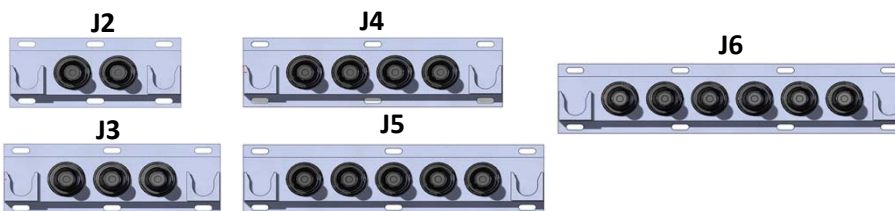

### Elastimold Molded Multi-Point Junctions with 4" Interface Spacing

#### No Parking Stands

Elastimold 4" Interface Multi-Point Junction (no parking stands)	J2	J3	J4	J5	J6
Junction Width	8"	12"	16"	20"	24"
ND-325-MG-X-X-X, ND-325-MG-PS14A-X-X, ND-325-MG-UNI4 Cabinets Accommodate:	Yes	Yes	Yes	Yes	Yes

#### One Parking Stand

Elastimold 4" Interface Multi-Point Junction (one parking stand located either left or right side)	J2	J3	J4	J5	J6
Junction Width	11.5"	15.5"	19.5"	23.5"	27.5"
ND-325-MG-X-X-X, ND-325-MG-PS14A-X-X, ND-325-MG-UNI4 Cabinets Accommodate:	Yes	Yes	Yes	Yes	Yes

#### Two Parking Stands

Elastimold 4" Interface Multi-Point Junction (two parking stands)	J2	J3	J4	J5	J6
Junction Width	15"	19"	23"	27"	31"
ND-325-MG-X-X-X, ND-325-MG-PS14A-X-X, ND-325-MG-UNI4 Cabinets Accommodate:	Yes	Yes	Yes	Yes	No