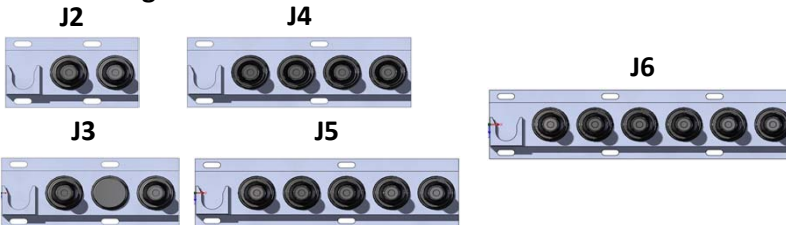

**Nordic Cabinet Ordering Key**  
**for Elastimold Multi-Point Junctions**  
**ND-325-MG-PS14A-525AB-B3B**

Page 1 of 3  
 for 4" interface spacing, see page 2.  
 for 6.5" interface spacing, see page 3.

### Elastimold Molded Multi-Point Junctions with 4" Interface Spacing

#### No Parking Stands

Elastimold 4" Interface Multi-Point Junction (no parking stands)	J2	J3	J4	J5	J6
Junction Width	8"	12"	16"	20"	24"
ND-325-MG-X-X-X, ND-325-MG-PS14A-X-X, ND-325-MG-UNI4 Cabinets Accommodate:	Yes	Yes	Yes	Yes	Yes

#### One Parking Stand

Elastimold 4" Interface Multi-Point Junction (one parking stand located either left or right side)	J2	J3	J4	J5	J6
Junction Width	11.5"	15.5"	19.5"	23.5"	27.5"
ND-325-MG-X-X-X, ND-325-MG-PS14A-X-X, ND-325-MG-UNI4 Cabinets Accommodate:	Yes	Yes	Yes	Yes	Yes