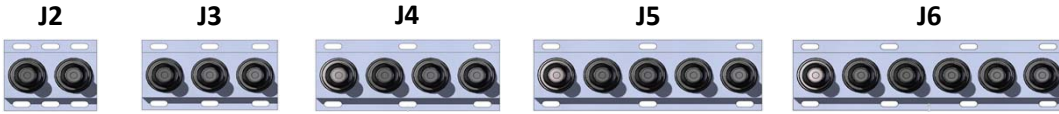

**Nordic Cabinet Ordering Key**  
**for Elastimold Multi-Point Junctions**  
**ND-325-MG-PS14A-525AB-B3B**

Page 1 of 3  
 for 4" interface spacing, see page 2.  
 for 6.5" interface spacing, see page 3.

### Elastimold Molded Multi-Point Junctions with 4" Interface Spacing

#### No Parking Stands

Elastimold 4" Interface Multi-Point Junction (no parking stands)	J2	J3	J4	J5	J6
Junction Width	8"	12"	16"	20"	24"
ND-325-MG-X-X-X, ND-325-MG-PS14A-X-X, ND-325-MG-UNI4 Cabinets Accommodate:	Yes	Yes	Yes	Yes	Yes

#### One Parking Stand

Elastimold 4" Interface Multi-Point Junction (one parking stand located either left or right side)	J2	J3	J4	J5	J6
Junction Width	11.5"	15.5"	19.5"	23.5"	27.5"
ND-325-MG-X-X-X, ND-325-MG-PS14A-X-X, ND-325-MG-UNI4 Cabinets Accommodate:	Yes	Yes	Yes	Yes	Yes