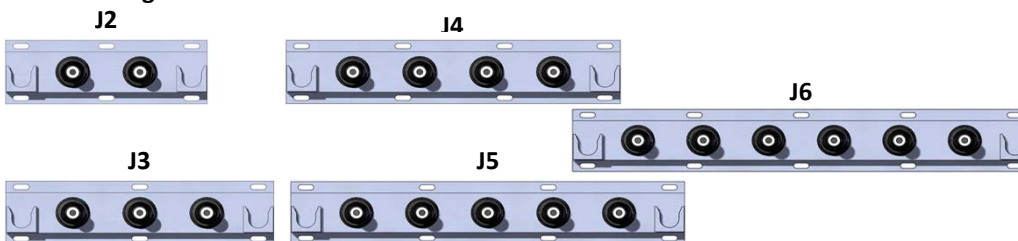

Two Parking Stands

V2=w/two parking stands					
Type of Junction	J2	J3	J4	J5	J6
Junction Width	19.5"	26"	32.5"	39"	45.5"
ND-325-MG-X-X-X, ND-325-MG-PS14A-X-X , ND-325-MG-UNI4 Cabinets Accommodate:	Yes	Yes	No	No	No