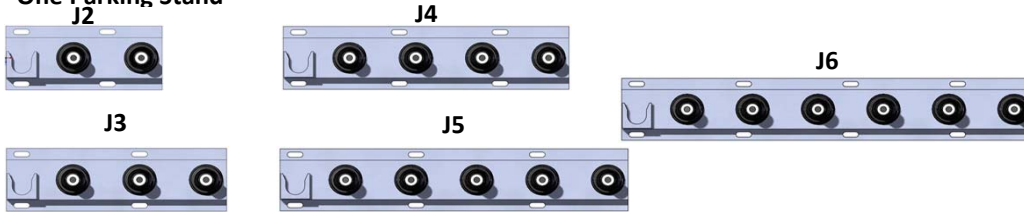

One Parking Stand

V1=with one parking stand (parking stands can be located either left or right side)					
Type of Junction	J2	J3	J4	J5	J6
Junction Width	15"	21.5"	28"	34.5"	41"
ND-325-MG-X-X-X, ND-325-MG-PS14A-X-X , ND-325-MG-UNI4 Cabinets Accommodate:	Yes	Yes	Yes	No	No