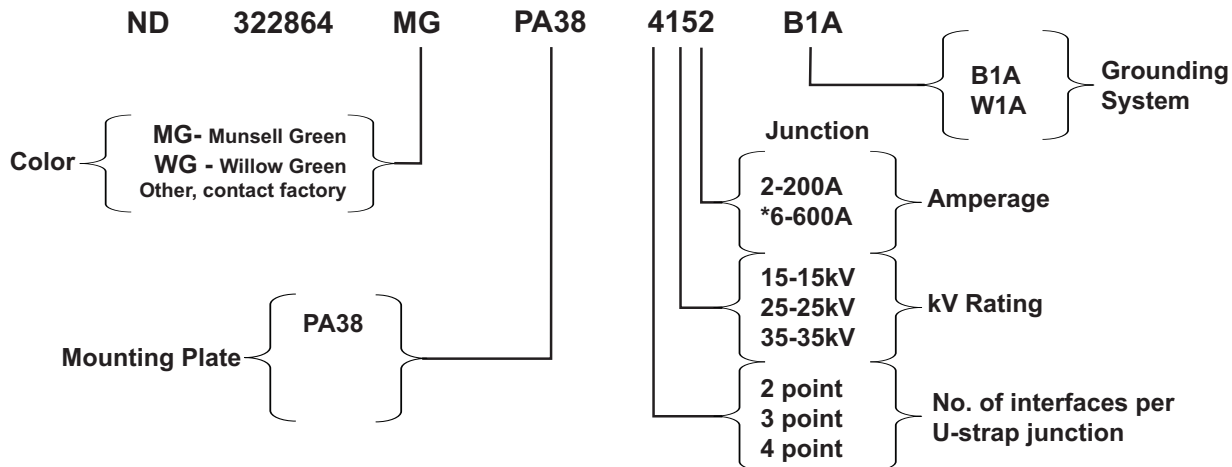

Nordic Cabinet Ordering Key

ND-322864-MG-PA38-4152-B1A

*This cabinet will accommodate 15-35kV, 200 & 600Amp junctions with U-straps. It will accommodate 200Amp taps off the 600Amp deadbreak junction. It will also accommodate Cooper 35kV 200/600Amp loadbreak junctions.