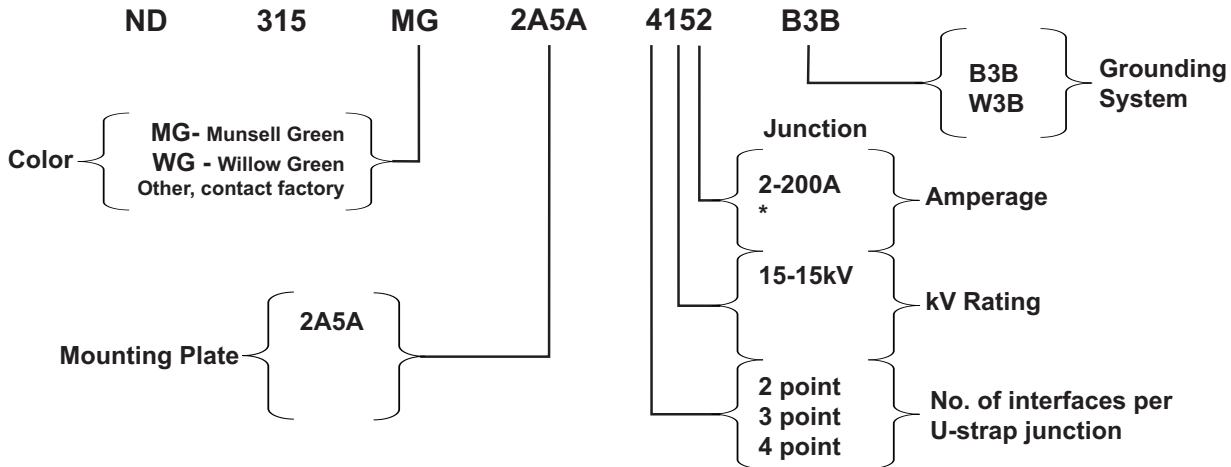

# Nordic Cabinet Ordering Key

ND-315-MG-2A5A-4152-B3B

\*This cabinet will only accommodate 15kV 200Amp loadbreak junctions with U-straps.