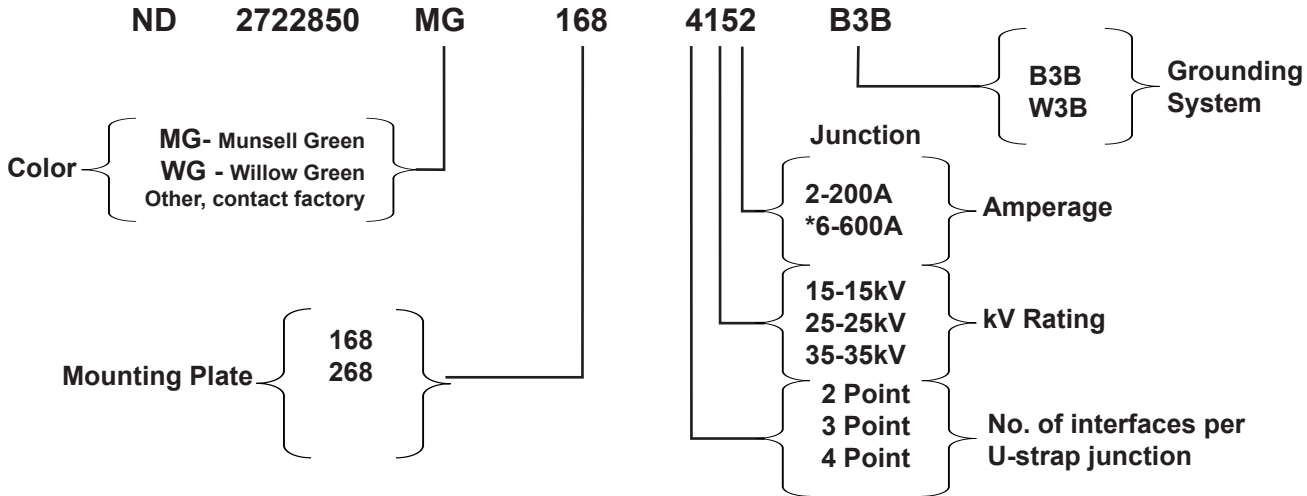

Nordic Cabinet Ordering Key

ND-2722850-MG-168-4152-B3B

***This cabinet will accommodate 15-35kV, 200 & 600Amp junctions with U-straps. It will accommodate 200Amp taps off the 600Amp deadbreak junction. It will also accommodate Cooper 35kV 200/600Amp loadbreak junctions.**