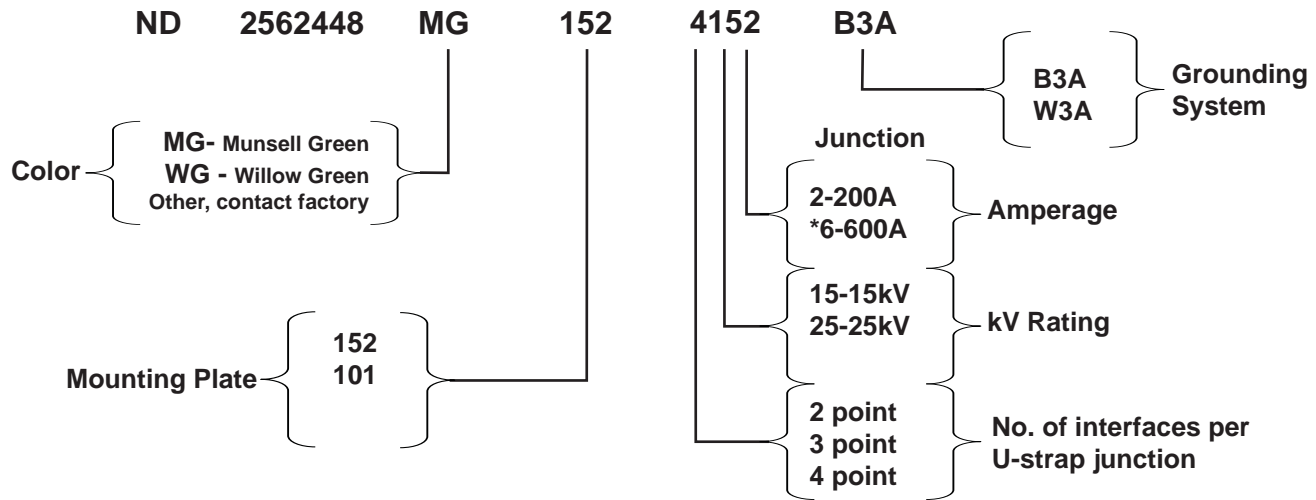

Nordic Cabinet Ordering Key

ND-2562448-MG-152-4152-B3A

*This cabinet will not accommodate 200Amp taps off the 600Amp deadbreak junction.