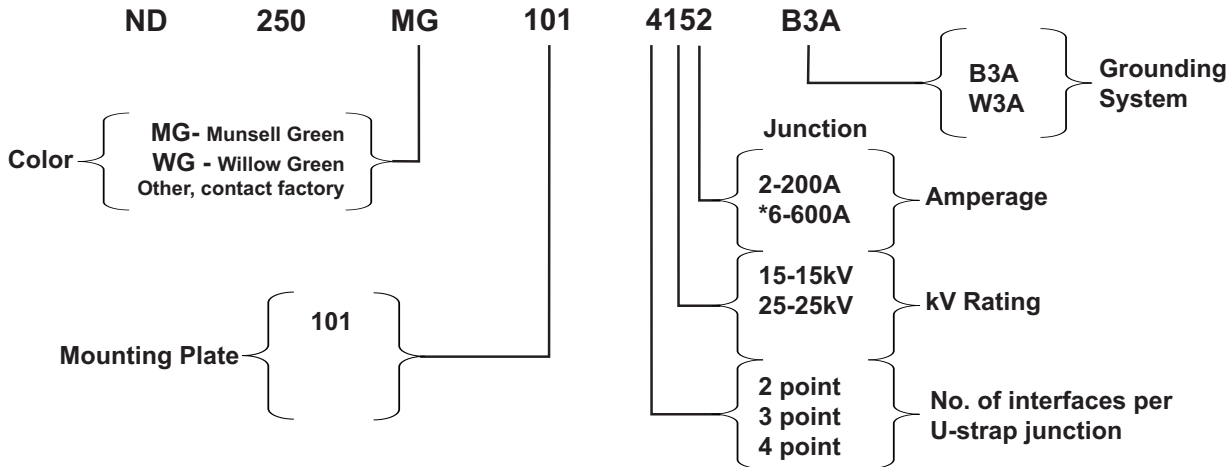

# Nordic Cabinet Ordering Key

ND-250-MG-101-4152-B3A

\*This cabinet will not accommodate 200Amp taps off the 600Amp deadbreak junction.