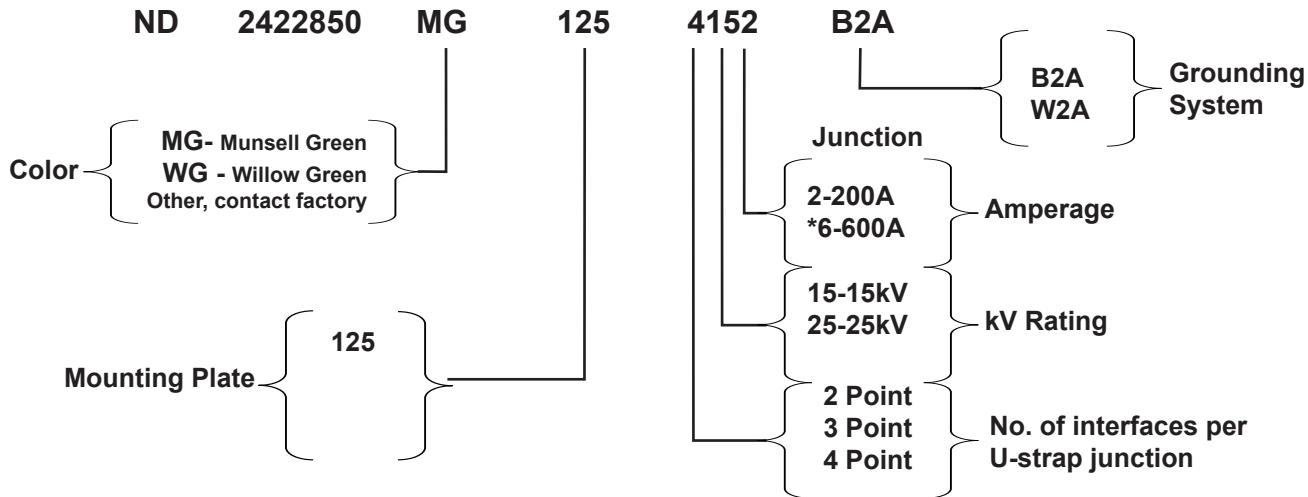

# Nordic Cabinet Ordering Key

ND-2422850-MG-2125-X-X

\*This cabinet will not accommodate 200Amp taps off the 600Amp deadbreak junction.