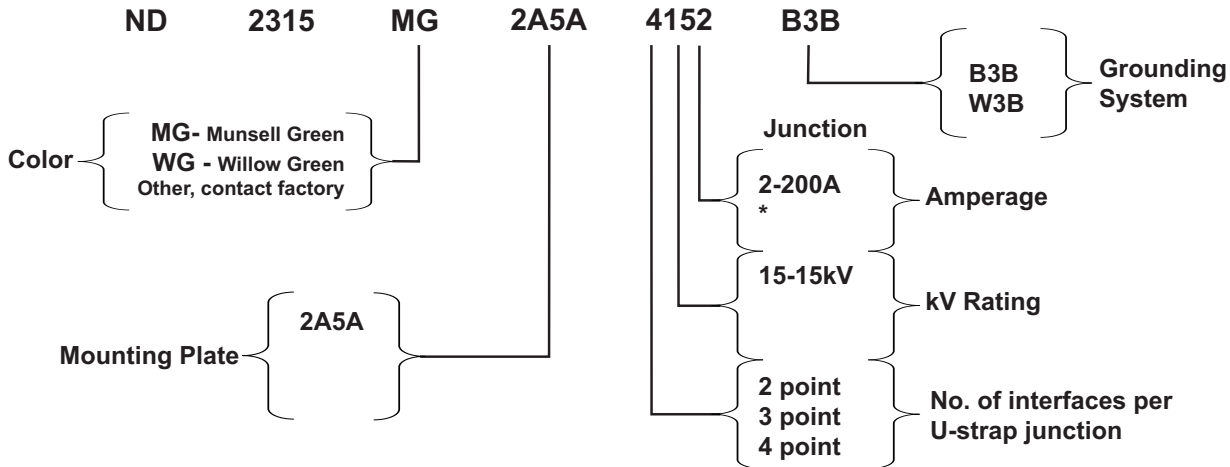

# Nordic Cabinet Ordering Key

ND-2315-MG-2A5A-4152-B3B

\*This cabinet will only accommodate 15kV 200Amp loadbreak junctions with U-straps.