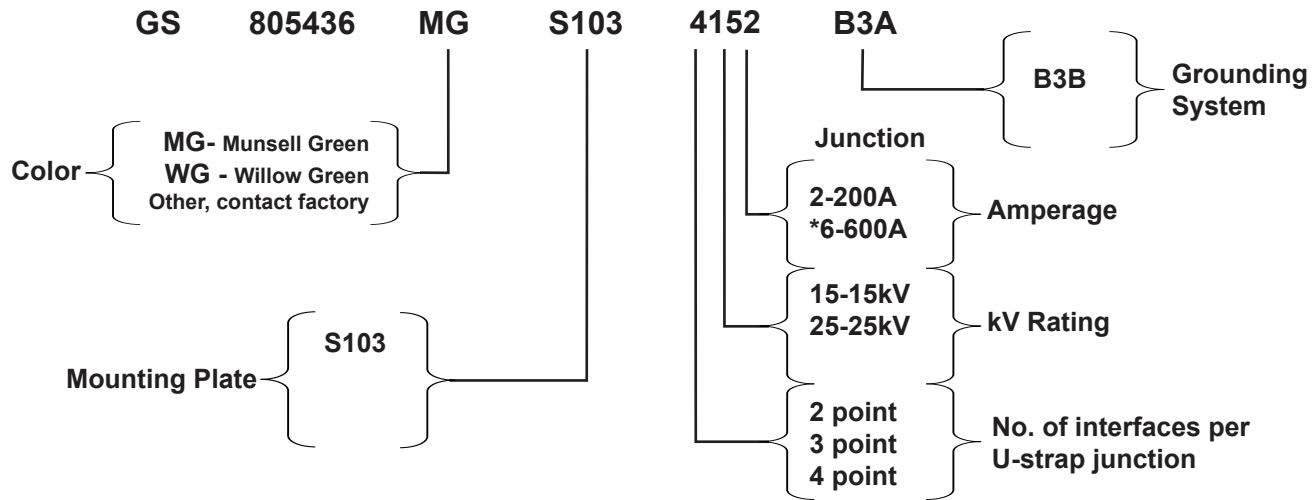

Nordic Cabinet Ordering Key

GSLBJ-805436-MG-S103-X-X

*Check with factory on the 600A applications.