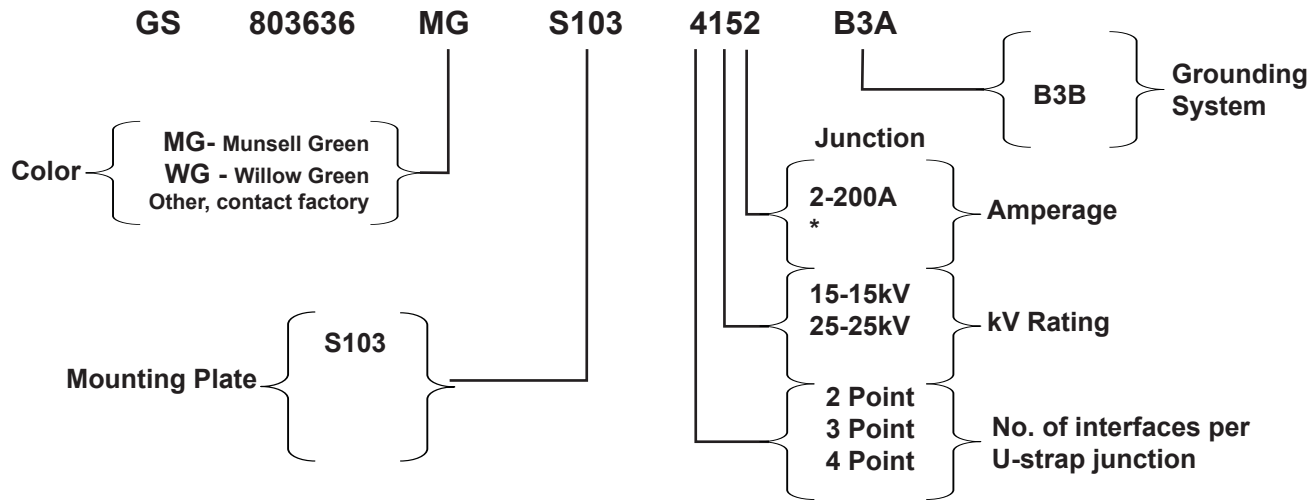

Nordic Cabinet Ordering Key

GSLBJ-803636-MG-S103-X-X

*