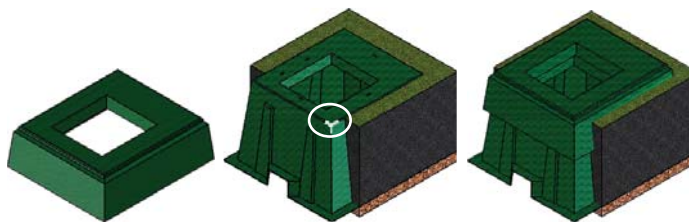

Extenders and Adapters

Extenders:

- Have a damaged box pad or a change in grade level? The GSE-4A-MG-22x24 and GSE-4F-MG-26x30 go over box pads with a 37" x 43" top surface. They can cover up a damaged box pad and raise it up 4" at the same time.

Adapters:

- GSA (ground sleeve adapters) mount to appropriate box pads providing a platform for other metal cabinets, deferral cabinets, and single phase sectionalizing cabinets. GSA-36-36-MG-25x10 mounts to the GS-80-36-36-MG-TS. The GSA-37-43-MG-21x10 mounts to GS-37-43-32 Series boxpads.

GSE (ground sleeve extenders) go over the box pad to cover up the damage or "extend" the box pad 4" higher.