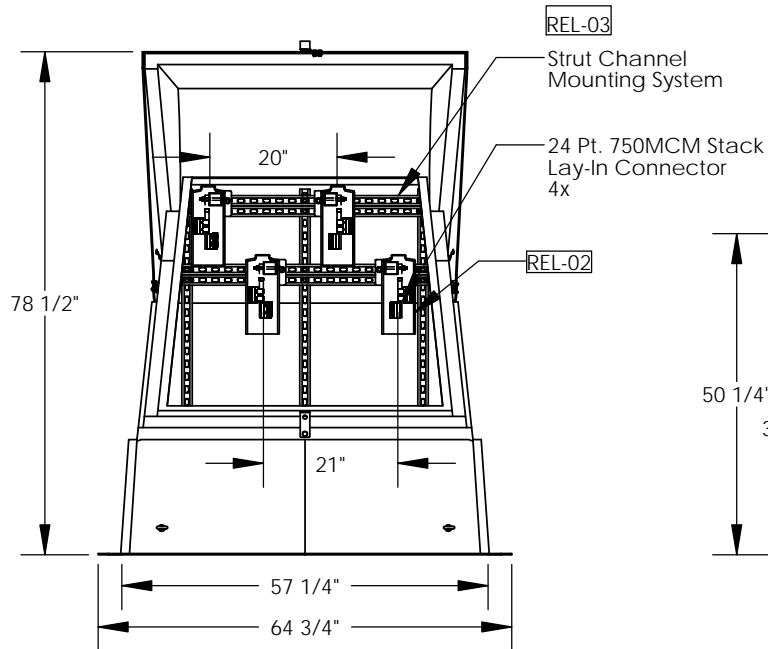

REVISIONS			
REV.	DESCRIPTION	DATE	APPROVED
REL-01		5/8/2008	
REL-02	Added Boot	9/16/2008	M.F.K.
REL-03	Updated to Half Slotted 13/16" Unistruts From 1-5/8" Solid	8/21/2015	R.L.J.

Nordic Fiberglass, Inc.

21415 US Hwy 75 NW, Warren, MN 56762
 www.nordicfiberglass.com
 218-745-5095 ph. --- 218-745-4990 fax

ND-403264-MG-4HDB-L24750-X

Customer Name: N/A		
DIMENSIONS ARE IN INCHES		
TOLERANCES: ANGLES $\pm 1^\circ$		
FRACTIONAL $\pm 1/2$		
ONE PLACE DECIMAL $\pm .060$		
TWO PLACE DECIMAL $\pm .030$		
THREE PLACE DECIMAL $\pm .015$		
MATERIAL		
	NAME	DATE
DRAWN	R.L.J.	05/07/08
CHECKED	---	--/--

SIZE	ITEM ID:	REV.
A	04190.06	REL-03
SCALE:1:30	SHEET 1 OF 1	

PROPRIETARY AND CONFIDENTIAL
 THE INFORMATION CONTAINED IN THIS DRAWING IS THE SOLE PROPERTY OF NORDIC FIBERGLASS, INC. ANY REPRODUCTION IN PART OR AS A WHOLE WITHOUT THE WRITTEN PERMISSION OF NORDIC FIBERGLASS, INC. IS PROHIBITED.