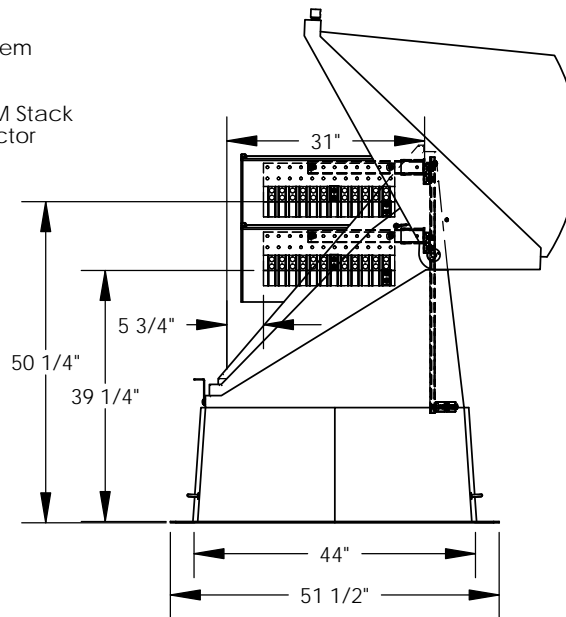

REVISIONS			
REV.	DESCRIPTION	DATE	APPROVED
REL-01		5/8/2008	
REL-02	Added Boot	9/16/2008	M.F.K.
REL-03	Updated to Half Slotted 13/16" Unistruts From 1-5/8" Solid	8/21/2015	R.L.J.

Nordic Fiberglass, Inc.

21415 US Hwy 75 NW, Warren, MN 56762
 www.nordicfiberglass.com
 218-745-5095 ph. --- 218-745-4990 fax

ND-403264-MG-4HDB-L24750-X

Customer Name: N/A		
DIMENSIONS ARE IN INCHES		
TOLERANCES: ANGLES $\pm 1^\circ$		
FRACTIONAL $\pm 1/2$		
ONE PLACE DECIMAL $\pm .060$		
TWO PLACE DECIMAL $\pm .030$		
THREE PLACE DECIMAL $\pm .015$		
MATERIAL		
	NAME	DATE
DRAWN	R.L.J.	05/07/08
CHECKED	---	--/--

SIZE	ITEM ID:	REV.
A	04190.06	REL-03
SCALE:1:30	SHEET 1 OF 1	

PROPRIETARY AND CONFIDENTIAL
 THE INFORMATION CONTAINED IN THIS DRAWING IS THE SOLE PROPERTY OF NORDIC FIBERGLASS, INC. ANY REPRODUCTION IN PART OR AS A WHOLE WITHOUT THE WRITTEN PERMISSION OF NORDIC FIBERGLASS, INC. IS PROHIBITED.