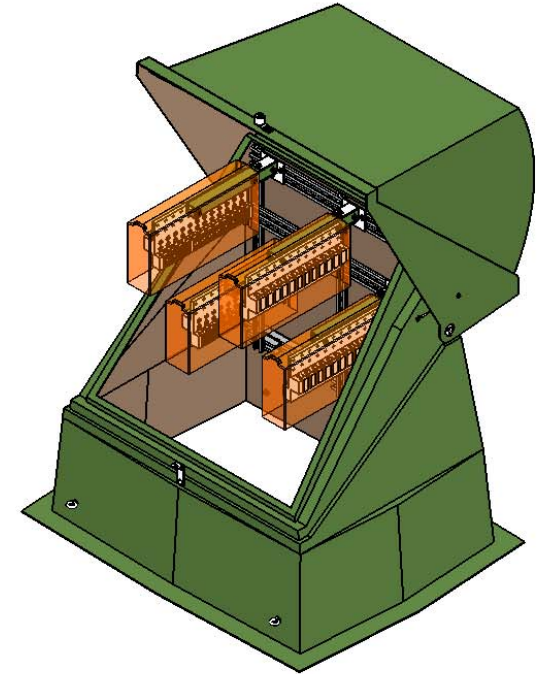

REVISIONS			
REV.	DESCRIPTION	DATE	APPROVED
REL-01		5/8/2008	
REL-02	Added Boot	9/16/2008	M.F.K.
REL-03	Updated to Half Slotted 13/16" Unistruts From 1-5/8" Solid	8/21/2015	R.L.J.

Nordic Fiberglass, Inc.

21415 US Hwy 75 NW, Warren, MN 56762
 www.nordicfiberglass.com
 218-745-5095 ph. --- 218-745-4990 fax

ND-403264-MG-4HDB-L24750-X

Customer Name: N/A		
DIMENSIONS ARE IN INCHES		
TOLERANCES: ANGLES $\pm 1^\circ$		
FRACTIONAL $\pm 1/2$		
ONE PLACE DECIMAL $\pm .060$		
TWO PLACE DECIMAL $\pm .030$		
THREE PLACE DECIMAL $\pm .015$		
MATERIAL		
	NAME	DATE
DRAWN	R.L.J.	05/07/08
CHECKED	---	--/--

SIZE	ITEM ID:	REV.
A	04190.06	REL-03
SCALE:1:30	SHEET 1 OF 1	

PROPRIETARY AND CONFIDENTIAL
 THE INFORMATION CONTAINED IN THIS DRAWING IS THE SOLE PROPERTY OF NORDIC FIBERGLASS, INC. ANY REPRODUCTION IN PART OR AS A WHOLE WITHOUT THE WRITTEN PERMISSION OF NORDIC FIBERGLASS, INC. IS PROHIBITED.