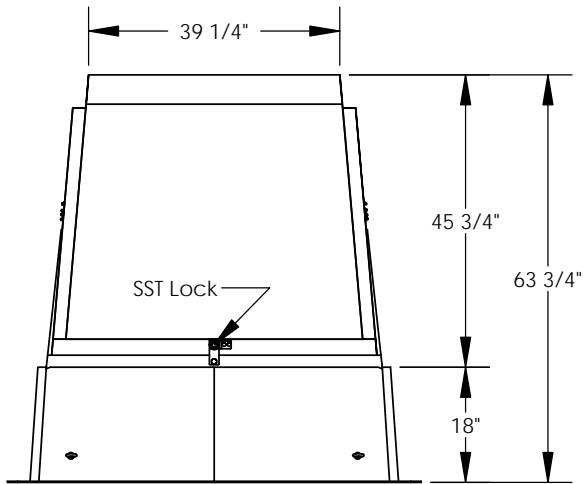

REVISIONS			
REV.	DESCRIPTION	DATE	APPROVED
REL-01		5/8/2008	
REL-02	Added Boot	9/16/2008	M.F.K.
REL-03	Updated to Half Slotted 13/16" Unistruts From 1-5/8" Solid	8/21/2015	R.L.J.

Nordic Fiberglass, Inc.

21415 US Hwy 75 NW, Warren, MN 56762
 www.nordicfiberglass.com
 218-745-5095 ph. --- 218-745-4990 fax

ND-403264-MG-4HDB-L24750-X

Customer Name: N/A		
DIMENSIONS ARE IN INCHES		
TOLERANCES: ANGLES $\pm 1^\circ$		
FRACTIONAL $\pm 1/2$		
ONE PLACE DECIMAL $\pm .060$		
TWO PLACE DECIMAL $\pm .030$		
THREE PLACE DECIMAL $\pm .015$		
MATERIAL		
	NAME	DATE
DRAWN	R.L.J.	05/07/08
CHECKED	---	--/--

SIZE	ITEM ID:	REV.
A	04190.06	REL-03
SCALE:1:30	SHEET 1 OF 1	

PROPRIETARY AND CONFIDENTIAL
 THE INFORMATION CONTAINED IN THIS DRAWING IS THE SOLE PROPERTY OF NORDIC FIBERGLASS, INC. ANY REPRODUCTION IN PART OR AS A WHOLE WITHOUT THE WRITTEN PERMISSION OF NORDIC FIBERGLASS, INC. IS PROHIBITED.