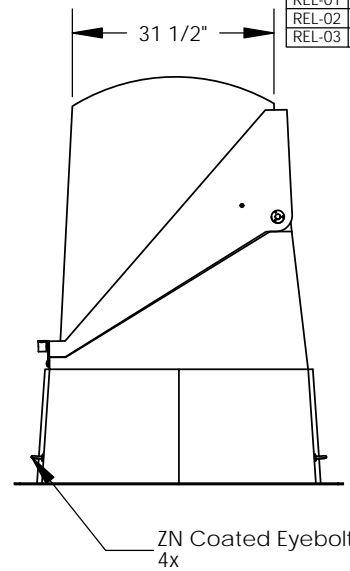

REVISIONS			
REV.	DESCRIPTION	DATE	APPROVED
REL-01		5/8/2008	
REL-02	Added Boot	9/16/2008	M.F.K.
REL-03	Updated to Half Slotted 13/16" Unistruts From 1-5/8" Solid	8/21/2015	R.L.J.

Nordic Fiberglass, Inc.

21415 US Hwy 75 NW, Warren, MN 56762
 www.nordicfiberglass.com
 218-745-5095 ph. --- 218-745-4990 fax

ND-403264-MG-4HDB-L24750-X

Customer Name: N/A		
DIMENSIONS ARE IN INCHES		
TOLERANCES: ANGLES $\pm 1^\circ$		
FRACTIONAL $\pm 1/2$		
ONE PLACE DECIMAL $\pm .060$		
TWO PLACE DECIMAL $\pm .030$		
THREE PLACE DECIMAL $\pm .015$		
MATERIAL		
	NAME	DATE
DRAWN	R.L.J.	05/07/08
CHECKED	---	--/--

SIZE	ITEM ID:	REV.
A	04190.06	REL-03
SCALE:1:30	SHEET 1 OF 1	

PROPRIETARY AND CONFIDENTIAL
 THE INFORMATION CONTAINED IN THIS DRAWING IS THE SOLE PROPERTY OF NORDIC FIBERGLASS, INC. ANY REPRODUCTION IN PART OR AS A WHOLE WITHOUT THE WRITTEN PERMISSION OF NORDIC FIBERGLASS, INC. IS PROHIBITED.