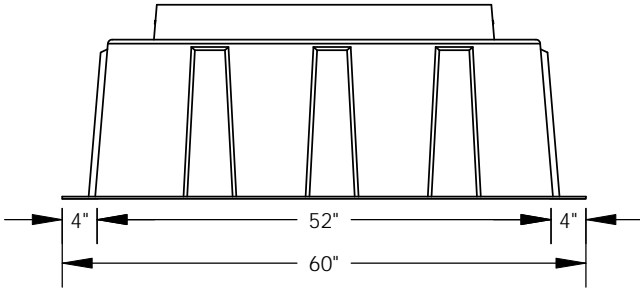

REVISIONS			
REV.	DESCRIPTION	DATE	APPROVED
REL-01		10/30/2007	

FN-138 Floating Nut Assemblies
6x

Includes:
6 - 3/8"-16x1/2" SS HH Bolts
6 - 3/8" Flat Washers

Nordic Fiberglass, Inc.
21415 US Hwy 75 NW, Warren, MN 56762
www.nordicfiberglass.com
218-745-5095 ph. --- 218-745-4990 fax

Customer Name: N/A		
DIMENSIONS ARE IN INCHES TOLERANCES: ANGLES ± 1° FRACTIONAL ± 1/2 ONE PLACE DECIMAL ± .060 TWO PLACE DECIMAL ± .030 THREE PLACE DECIMAL ± .015		
MATERIAL		
DRAWN	NAME R.L.J.	DATE 10/30/07
CHECKED	---	---/---/---

ND-350-MG-18EXT		
SIZE	ITEM ID:	REV.
A	02860.96	REL-01
SCALE:1:32	SHEET 1 OF 1	