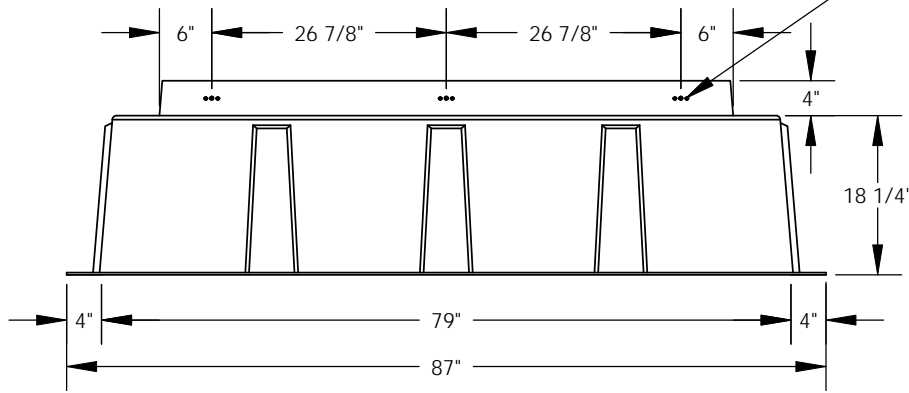

REVISIONS			
REV.	DESCRIPTION	DATE	APPROVED
REL-01		10/30/2007	

FN-138 Floating Nut Assemblies
6x

Includes:
6 - 3/8"-16x1/2" SS HH Bolts
6 - 3/8" Flat Washers

Nordic Fiberglass, Inc.
21415 US Hwy 75 NW, Warren, MN 56762
www.nordicfiberglass.com
218-745-5095 ph. --- 218-745-4990 fax

Customer Name: N/A		
DIMENSIONS ARE IN INCHES		
TOLERANCES: ANGLES ± 1°		
FRACTIONAL ± 1/2		
ONE PLACE DECIMAL ±.060		
TWO PLACE DECIMAL ±.030		
THREE PLACE DECIMAL ±.015		
MATERIAL		
DRAWN	R.L.J.	10/30/07
CHECKED	---	--/--

ND-350-MG-18EXT		
SIZE	ITEM ID:	REV.
A	02860.96	REL-01
SCALE:1:32	SHEET 1 OF 1	