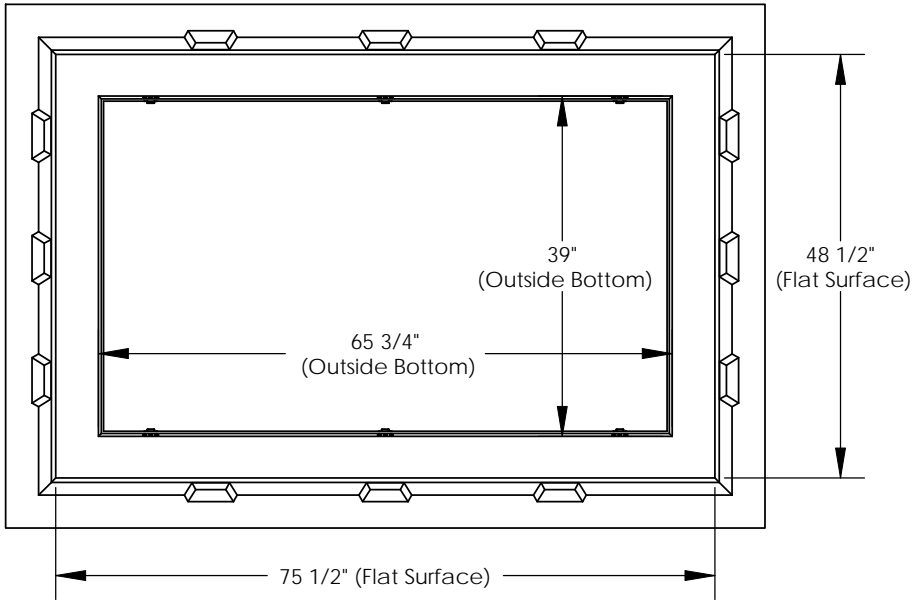

REVISIONS			
REV.	DESCRIPTION	DATE	APPROVED
REL-01		10/30/2007	

FN-138 Floating Nut Assemblies
6x

Includes:
6 - 3/8"-16x1/2" SS HH Bolts
6 - 3/8" Flat Washers

Nordic Fiberglass, Inc.
21415 US Hwy 75 NW, Warren, MN 56762
www.nordicfiberglass.com
218-745-5095 ph. --- 218-745-4990 fax

Customer Name: N/A		
DIMENSIONS ARE IN INCHES TOLERANCES: ANGLES ± 1° FRACTIONAL ± 1/2 ONE PLACE DECIMAL ± .060 TWO PLACE DECIMAL ± .030 THREE PLACE DECIMAL ± .015		
MATERIAL		
DRAWN	NAME R.L.J.	DATE 10/30/07
CHECKED	---	---/---/---

ND-350-MG-18EXT		
SIZE	ITEM ID:	REV.
A	02860.96	REL-01
SCALE:1:32	SHEET 1 OF 1	