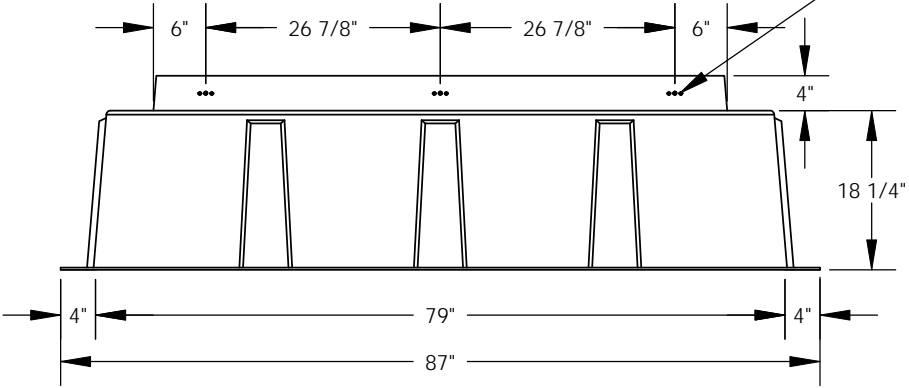

REVISIONS			
REV.	DESCRIPTION	DATE	APPROVED
REL-01		10/30/2007	

FN-138 Floating Nut Assemblies
6x

Includes:
6 - 3/8"-16x1/2" SS HH Bolts
6 - 3/8" Flat Washers

Nordic Fiberglass, Inc.
21415 US Hwy 75 NW, Warren, MN 56762
www.nordicfiberglass.com
218-745-5095 ph. --- 218-745-4990 fax

Customer Name: N/A		
DIMENSIONS ARE IN INCHES TOLERANCES: ANGLES ± 1° FRACTIONAL ± 1/2 ONE PLACE DECIMAL ± .060 TWO PLACE DECIMAL ± .030 THREE PLACE DECIMAL ± .015		
MATERIAL		
DRAWN	NAME R.L.J.	DATE 10/30/07
CHECKED	---	---/---/---

ND-350-MG-18EXT		
SIZE	ITEM ID:	REV.
A	02860.96	REL-01
SCALE:1:32	SHEET 1 OF 1	