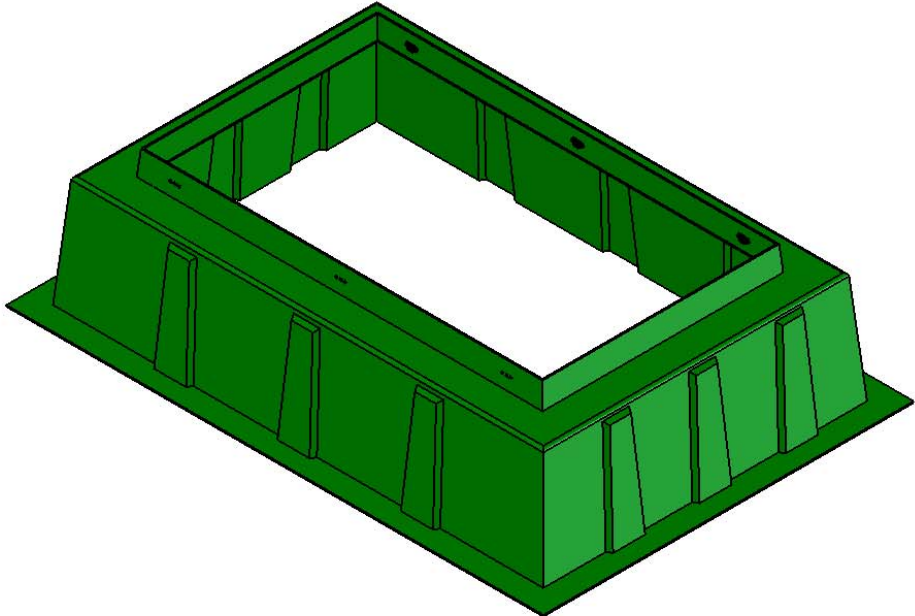

REVISIONS			
REV.	DESCRIPTION	DATE	APPROVED
REL-01		10/30/2007	

FN-138 Floating Nut Assemblies
6x

Includes:
6 - 3/8"-16x1/2" SS HH Bolts
6 - 3/8" Flat Washers

Nordic Fiberglass, Inc.
21415 US Hwy 75 NW, Warren, MN 56762
www.nordicfiberglass.com
218-745-5095 ph. --- 218-745-4990 fax

Customer Name: N/A		
DIMENSIONS ARE IN INCHES TOLERANCES: ANGLES ± 1° FRACTIONAL ± 1/2 ONE PLACE DECIMAL ± .060 TWO PLACE DECIMAL ± .030 THREE PLACE DECIMAL ± .015		
MATERIAL		
DRAWN	NAME R.L.J.	DATE 10/30/07
CHECKED	---	---/---/---

ND-350-MG-18EXT		
SIZE	ITEM ID:	REV.
A	02860.96	REL-01
SCALE:1:32	SHEET 1 OF 1	