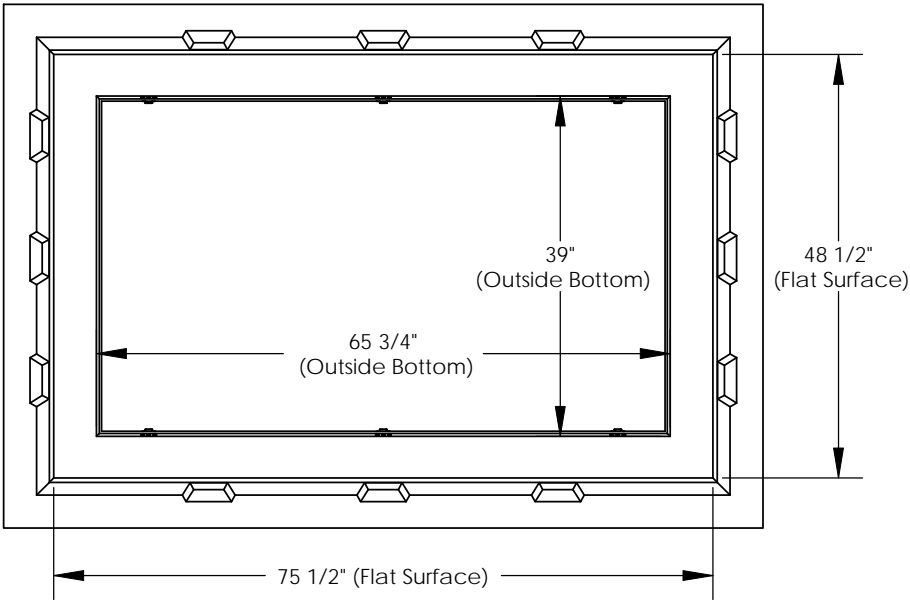

REVISIONS			
REV.	DESCRIPTION	DATE	APPROVED
REL-01		10/30/2007	

FN-138 Floating Nut Assemblies
6x

Includes:
6 - 3/8"-16x1/2" SS HH Bolts
6 - 3/8" Flat Washers

Nordic Fiberglass, Inc.
21415 US Hwy 75 NW, Warren, MN 56762
www.nordicfiberglass.com
218-745-5095 ph. --- 218-745-4990 fax

Customer Name: N/A		
DIMENSIONS ARE IN INCHES		
TOLERANCES: ANGLES ± 1°		
FRACTIONAL ± 1/2		
ONE PLACE DECIMAL ±.060		
TWO PLACE DECIMAL ±.030		
THREE PLACE DECIMAL ±.015		
MATERIAL		
DRAWN	R.L.J.	10/30/07
CHECKED	---	--/--

ND-350-MG-18EXT		
SIZE	ITEM ID:	REV.
A	02860.96	REL-01
SCALE:1:32	SHEET 1 OF 1	