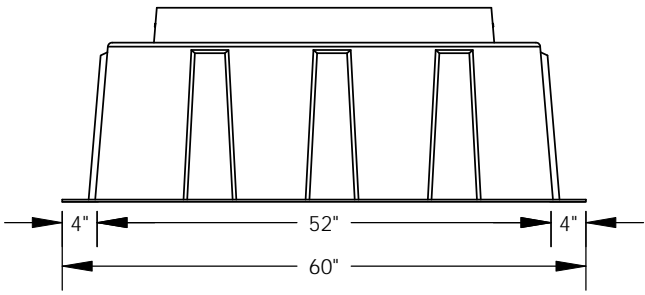

REVISIONS			
REV.	DESCRIPTION	DATE	APPROVED
REL-01		10/30/2007	

FN-138 Floating Nut Assemblies
6x

Includes:
6 - 3/8"-16x1/2" SS HH Bolts
6 - 3/8" Flat Washers

Nordic Fiberglass, Inc.
21415 US Hwy 75 NW, Warren, MN 56762
www.nordicfiberglass.com
218-745-5095 ph. --- 218-745-4990 fax

Customer Name: N/A		
DIMENSIONS ARE IN INCHES		
TOLERANCES: ANGLES ± 1°		
FRACTIONAL ± 1/2		
ONE PLACE DECIMAL ±.060		
TWO PLACE DECIMAL ±.030		
THREE PLACE DECIMAL ±.015		
MATERIAL		
DRAWN	R.L.J.	10/30/07
CHECKED	---	--/--

ND-350-MG-18EXT		
SIZE	ITEM ID:	REV.
A	02860.96	REL-01
SCALE:1:32	SHEET 1 OF 1	