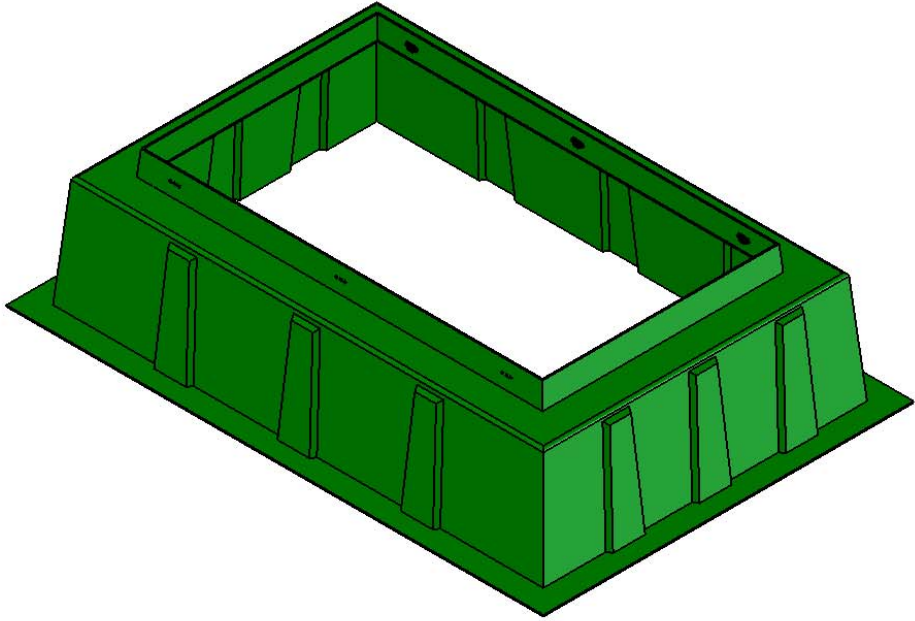

REVISIONS			
REV.	DESCRIPTION	DATE	APPROVED
REL-01		10/30/2007	

FN-138 Floating Nut Assemblies
6x

Includes:
6 - 3/8"-16x1/2" SS HH Bolts
6 - 3/8" Flat Washers

Nordic Fiberglass, Inc.
21415 US Hwy 75 NW, Warren, MN 56762
www.nordicfiberglass.com
218-745-5095 ph. --- 218-745-4990 fax

Customer Name: N/A		
DIMENSIONS ARE IN INCHES		
TOLERANCES: ANGLES ± 1°		
FRACTIONAL ± 1/2		
ONE PLACE DECIMAL ±.060		
TWO PLACE DECIMAL ±.030		
THREE PLACE DECIMAL ±.015		
MATERIAL		
DRAWN	R.L.J.	10/30/07
CHECKED	---	--/--

ND-350-MG-18EXT		
SIZE	ITEM ID:	REV.
A	02860.96	REL-01
SCALE:1:32	SHEET 1 OF 1	