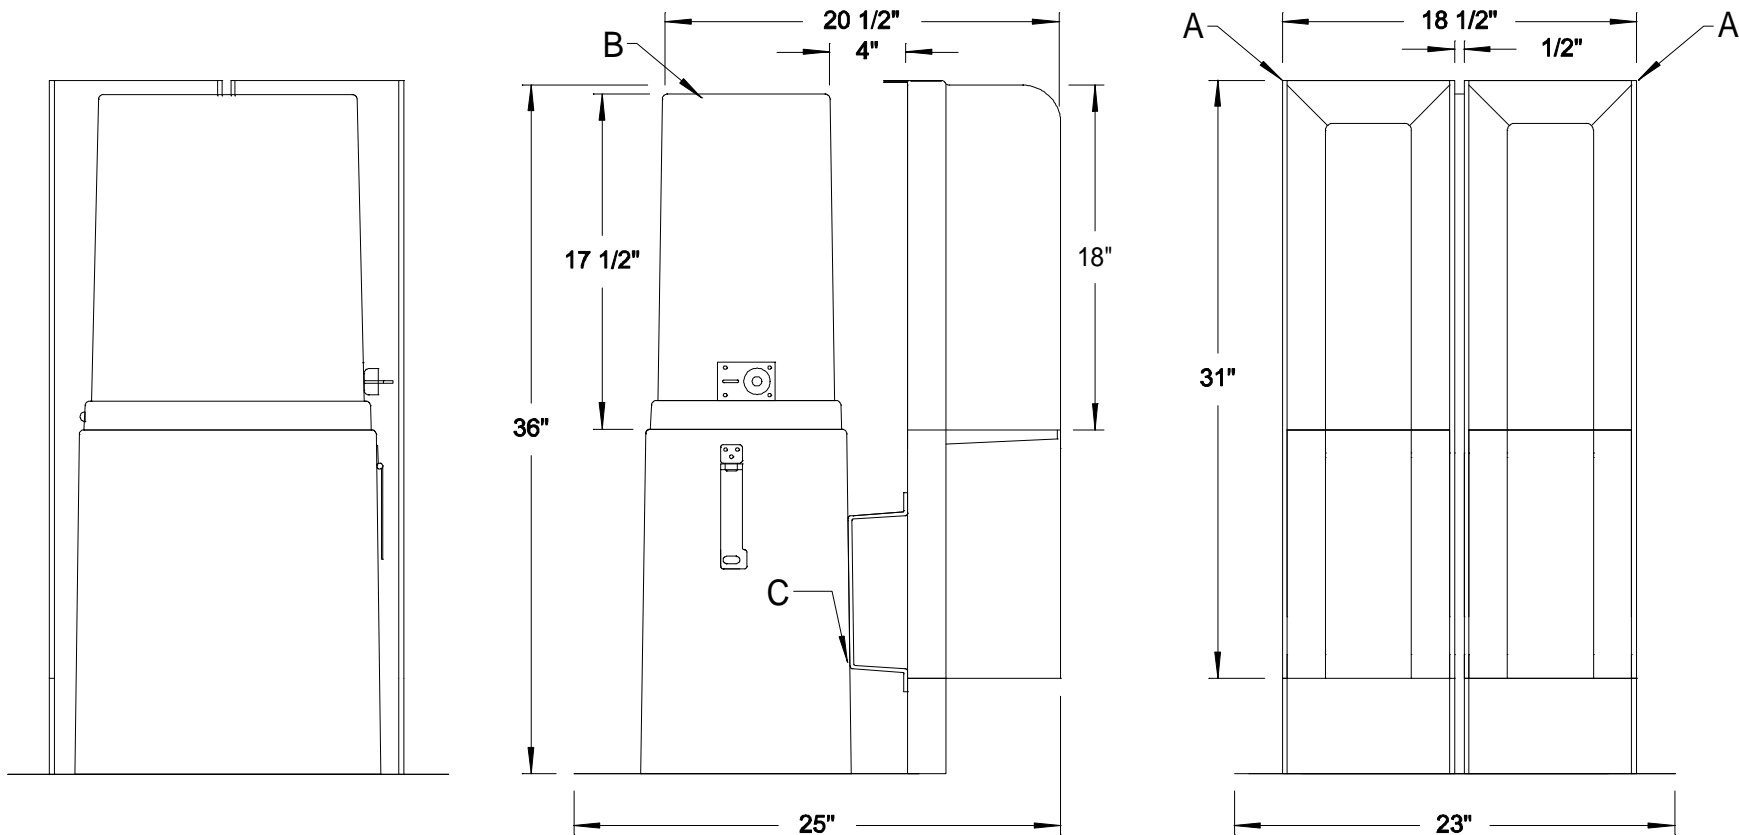

# NOTE:

9" X 14" pedestals come standard with the M-2 locking system, hasp and penta head lock. 8" X 8" pedestals come standard with hasp only. For hasp and penta-head locking, please change the prefix to JTPR.

A= Top Dimension of 8"x8"  
 B= Top Dimension of 9"x14"  
 C= Fiberglass Bracket

NORDIC FIBERGLASS, INC.  
 Warren, MN 56762

## Joint Trench Pedestal

DRAWN: 02/18/97		DWG. NO. JTP-190-2:MG	
SCALE: 1:10		WEIGHT:	SHEET 1 OF 1
Drawn By: G.D.M.			
Date	Appv'd by	Description	
02/18/97			

NOTICE: This document and all of the information, data, and designs thereon are the property of Nordic Fiberglass, Inc. Consent for the retention and use of this document is granted to persons other than Nordic Fiberglass, Inc. only on the conditions that the document and all of its contents will be held in strict confidence. This document is not to be reproduced in whole or in part for manufacture or procurement from sources other than Nordic Fiberglass, Inc. without the written permission of Nordic Fiberglass, Inc.