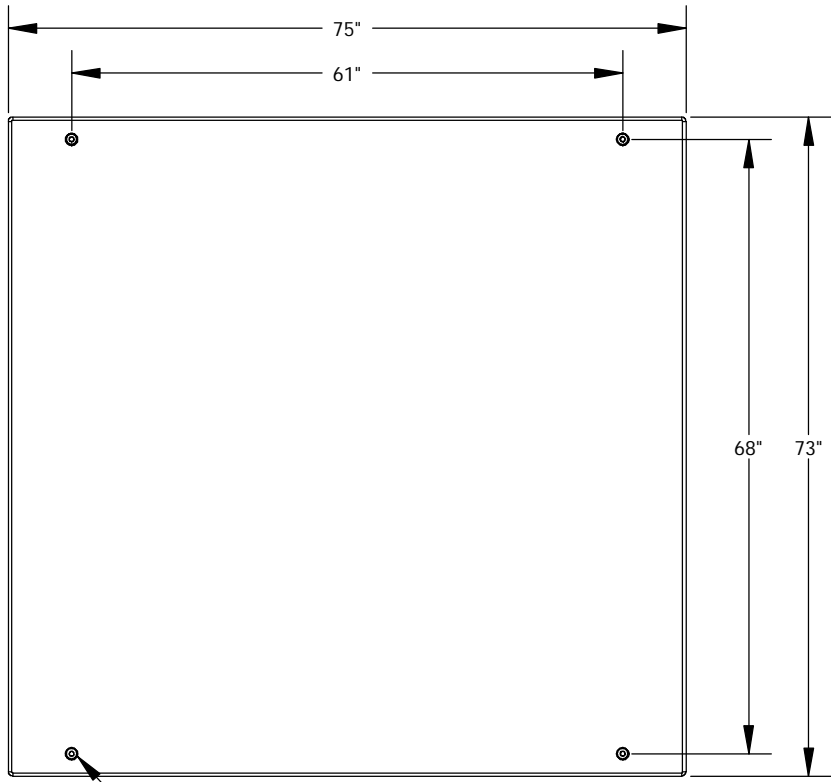

REVISIONS			
REV.	DESCRIPTION	DATE	APPROVED
REL-01		6/9/2006	

Brass Pentahead Cup  
4x

NOTE:  
Includes (4) 3/8-16x1.75  
SST Pentahead Bolts

**Nordic Fiberglass, Inc.**  
21415 US Hwy 75 NW, Warren, MN 56762  
www.nordicfiberglass.com  
218-745-5095 ph. --- 218-745-4990 fax

Customer Name: N/A		MATERIAL		GSC-75-73-MG	
DIMENSIONS ARE IN INCHES		NAME	DATE	SIZE	ITEM ID:
TOLERANCES: ANGLES ± 1°		P.J.W.	06/09/06	A	02215.02
FRACTIONAL ± 1/2		CHECKED	---	SCALE: 1:20	REV. REL-01
ONE PLACE DECIMAL ±.060					SHEET 1 OF 1
TWO PLACE DECIMAL ±.030					
THREE PLACE DECIMAL ±.015					