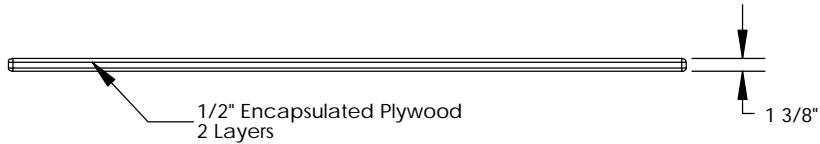

REVISIONS			
REV.	DESCRIPTION	DATE	APPROVED
REL-01		6/9/2006	

Brass Pentahead Cup  
4x

NOTE:  
Includes (4) 3/8-16x1.75  
SST Pentahead Bolts

**Nordic Fiberglass, Inc.**  
21415 US Hwy 75 NW, Warren, MN 56762  
www.nordicfiberglass.com  
218-745-5095 ph. --- 218-745-4990 fax

Customer Name: N/A		MATERIAL		GSC-75-73-MG	
DIMENSIONS ARE IN INCHES		NAME	DATE	SIZE	ITEM ID:
TOLERANCES: ANGLES ± 1°		P.J.W.	06/09/06	A	02215.02
FRACTIONAL ± 1/2		CHECKED	---	SCALE: 1:20	REV. REL-01
ONE PLACE DECIMAL ±.060					SHEET 1 OF 1
TWO PLACE DECIMAL ±.030					
THREE PLACE DECIMAL ±.015					