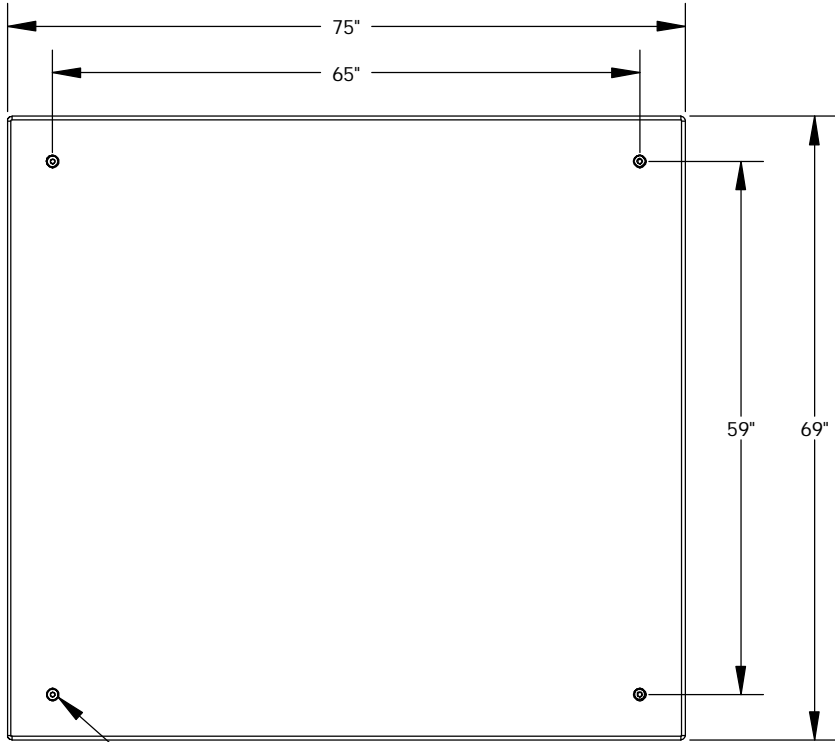

REVISIONS			
REV.	DESCRIPTION	DATE	APPROVED
REL-01		6/8/2006	

Brass Pentahead Cup  
4x

1/2" Encapsulated Plywood  
2 Layers

1 3/8"

NOTE:  
Includes (4) 3/8-16x1.75  
SST Pentahead Bolts

**Nordic Fiberglass, Inc.**

Customer Name: N/A		
DIMENSIONS ARE IN INCHES		
TOLERANCES: ANGLES ± 1°		
FRACTIONAL ± 1/2		
ONE PLACE DECIMAL ± .060		
TWO PLACE DECIMAL ± .030		
THREE PLACE DECIMAL ± .015		
MATERIAL		
DRAWN	NAME	DATE
	P.J.W.	06/08/06
CHECKED		

SIZE	ITEM ID:	REV.
<b>A</b>	02212.00	<b>REL-01</b>
SCALE: 1:20		SHEET 1 OF 1