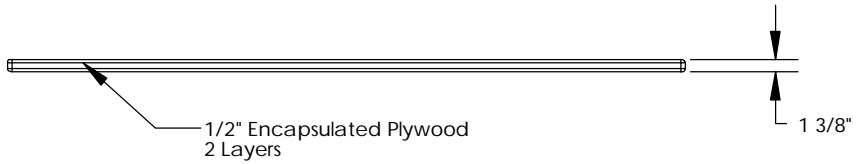

REVISIONS			
REV.	DESCRIPTION	DATE	APPROVED
REL-01		6/8/2006	

Brass Pentahead Cup  
4x

1/2" Encapsulated Plywood  
2 Layers

1 3/8"

NOTE:  
Includes (4) 3/8-16x1.75  
SST Pentahead Bolts

**Nordic Fiberglass, Inc.**

Customer Name: N/A		
DIMENSIONS ARE IN INCHES		
TOLERANCES: ANGLES ± 1°		
FRACTIONAL ± 1/2		
ONE PLACE DECIMAL ± .060		
TWO PLACE DECIMAL ± .030		
THREE PLACE DECIMAL ± .015		
MATERIAL		
DRAWN	NAME	DATE
	P.J.W.	06/08/06
CHECKED		

SIZE	ITEM ID:	REV.
<b>A</b>	02212.00	<b>REL-01</b>
SCALE: 1:20		SHEET 1 OF 1