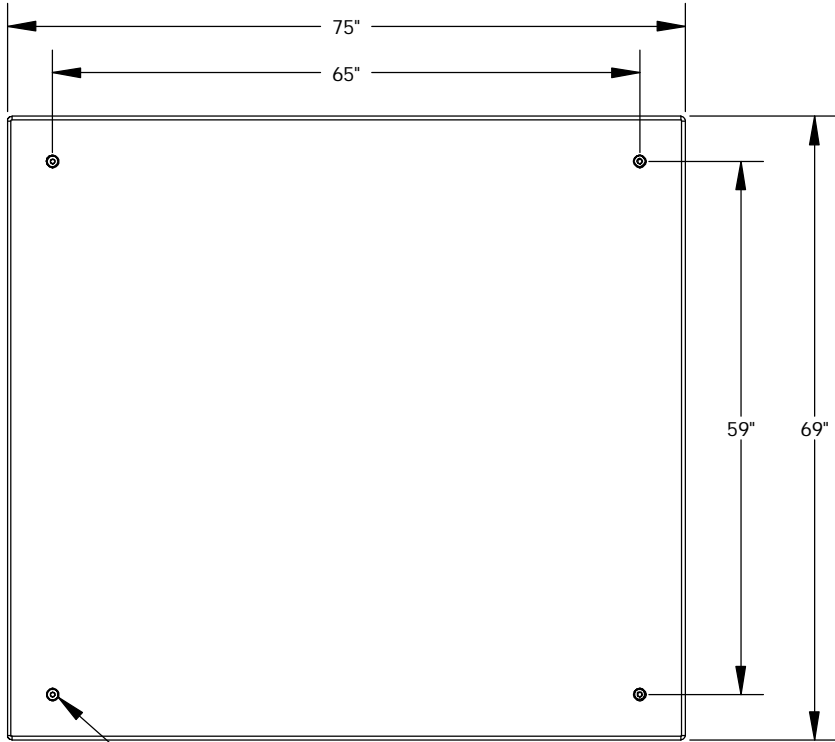

REVISIONS			
REV.	DESCRIPTION	DATE	APPROVED
REL-01		6/8/2006	

Brass Pentahead Cup  
4x

1/2" Encapsulated Plywood  
2 Layers

NOTE:  
Includes (4) 3/8-16x1.75  
SST Pentahead Bolts

**Nordic Fiberglass, Inc.**

Customer Name: N/A		
DIMENSIONS ARE IN INCHES		
TOLERANCES: ANGLES ± 1°		
FRACTIONAL ± 1/2		
ONE PLACE DECIMAL ± .060		
TWO PLACE DECIMAL ± .030		
THREE PLACE DECIMAL ± .015		
MATERIAL		
DRAWN	NAME	DATE
	P.J.W.	06/08/06
CHECKED		

SIZE	ITEM ID:	REV.
<b>A</b>	02212.00	<b>REL-01</b>
SCALE: 1:20	SHEET 1 OF 1	