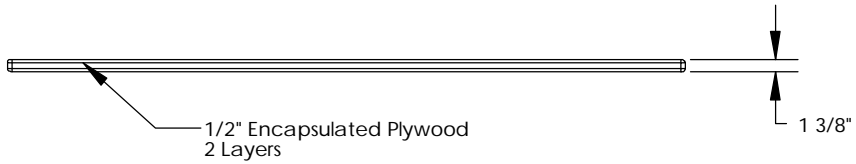

REVISIONS			
REV.	DESCRIPTION	DATE	APPROVED
REL-01		6/8/2006	

Brass Pentahead Cup  
4x

1/2" Encapsulated Plywood  
2 Layers

NOTE:  
Includes (4) 3/8-16x1.75  
SST Pentahead Bolts

**Nordic Fiberglass, Inc.**

Customer Name: N/A		
DIMENSIONS ARE IN INCHES		
TOLERANCES: ANGLES ± 1°		
FRACTIONAL ± 1/2		
ONE PLACE DECIMAL ± .060		
TWO PLACE DECIMAL ± .030		
THREE PLACE DECIMAL ± .015		
MATERIAL		
DRAWN	NAME	DATE
	P.J.W.	06/08/06
CHECKED		

SIZE	ITEM ID:	REV.
<b>A</b>	02212.00	<b>REL-01</b>
SCALE: 1:20	SHEET 1 OF 1	