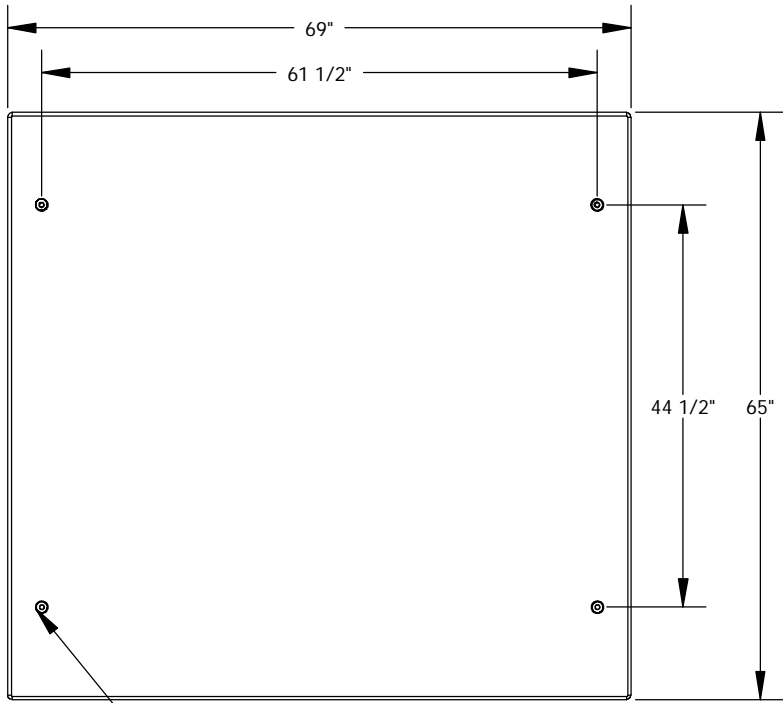

REVISIONS			
REV.	DESCRIPTION	DATE	APPROVED
REL-01		6/8/2006	

Brass Pentahead Cup
4x

NOTE:
Includes (4) 3/8-16x1.75
SST Pentahead Bolts

Nordic Fiberglass, Inc.
21415 US Hwy 75 NW, Warren, MN 56762
www.nordicfiberglass.com
218-745-5095 ph. --- 218-745-4990 fax

Customer Name: N/A		
DIMENSIONS ARE IN INCHES		
TOLERANCES: ANGLES ± 1°		
FRACTIONAL ± 1/2		
ONE PLACE DECIMAL ± .060		
TWO PLACE DECIMAL ± .030		
THREE PLACE DECIMAL ± .015		
MATERIAL		
DRAWN	NAME	DATE
	P.J.W.	06/08/06
CHECKED		

GSC-69-65-MG	
SIZE	ITEM ID:
A	02210.00
SCALE: 1:20	REV. REL-01
SHEET 1 OF 1	