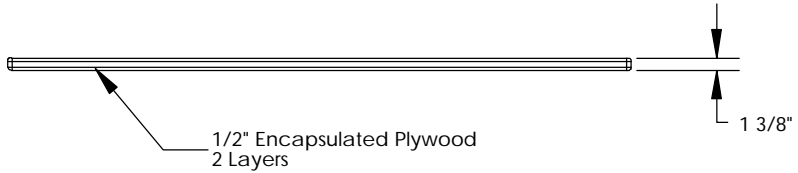

REVISIONS			
REV.	DESCRIPTION	DATE	APPROVED
REL-01		6/8/2006	

Brass Pentahead Cup
4x

1/2" Encapsulated Plywood
2 Layers

1 3/8"

NOTE:
Includes (4) 3/8-16x1.75
SST Pentahead Bolts

Nordic Fiberglass, Inc.
21415 US Hwy 75 NW, Warren, MN 56762
www.nordicfiberglass.com
218-745-5095 ph. --- 218-745-4990 fax

Customer Name: N/A			MATERIAL		GSC-69-65-MG	
DIMENSIONS ARE IN INCHES			SIZE	ITEM ID:	02210.00	REV. REL-01
TOLERANCES: ANGLES ± 1°			A			
FRACTIONAL ± 1/2			DRAWN	P.J.W.	06/08/06	
ONE PLACE DECIMAL ± .060			CHECKED	---	---	
TWO PLACE DECIMAL ± .030			SCALE: 1:20		SHEET 1 OF 1	
THREE PLACE DECIMAL ± .015						