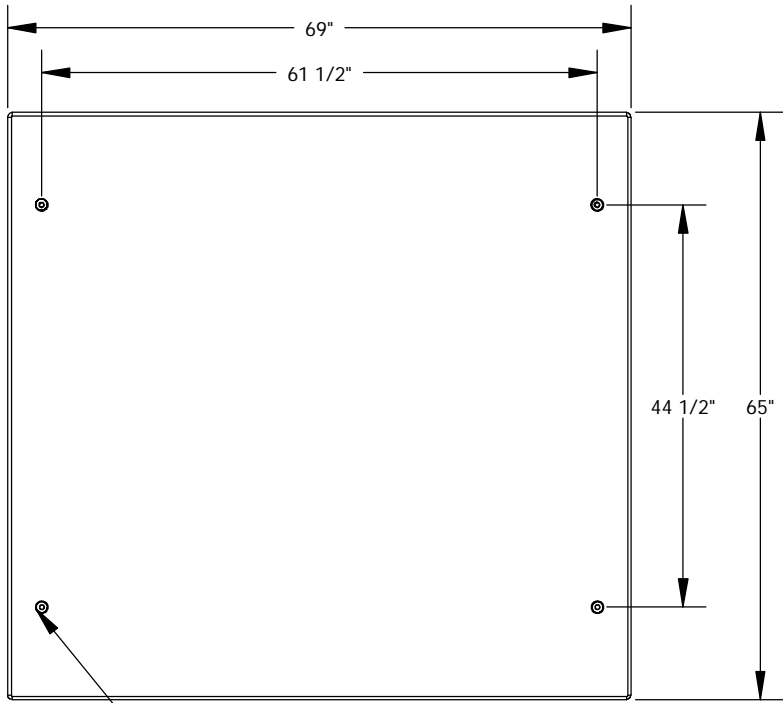

REVISIONS			
REV.	DESCRIPTION	DATE	APPROVED
REL-01		6/8/2006	

Brass Pentahead Cup
4x

1/2" Encapsulated Plywood
2 Layers

1 3/8"

NOTE:
Includes (4) 3/8-16x1.75
SST Pentahead Bolts

Nordic Fiberglass, Inc.
21415 US Hwy 75 NW, Warren, MN 56762
www.nordicfiberglass.com
218-745-5095 ph. --- 218-745-4990 fax

Customer Name: N/A			MATERIAL		GSC-69-65-MG	
DIMENSIONS ARE IN INCHES			SIZE	ITEM ID:	02210.00	REV. REL-01
TOLERANCES: ANGLES ± 1°			A			
FRACTIONAL ± 1/2			DRAWN	P.J.W.	06/08/06	
ONE PLACE DECIMAL ± .060			CHECKED	---	---	
TWO PLACE DECIMAL ± .030			SCALE: 1:20		SHEET 1 OF 1	
THREE PLACE DECIMAL ± .015						