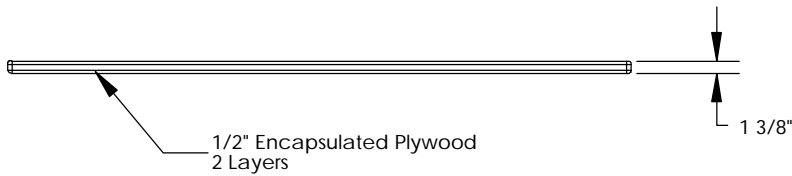

REVISIONS			
REV.	DESCRIPTION	DATE	APPROVED
REL-01		6/8/2006	

Brass Pentahead Cup
4x

NOTE:
Includes (4) 3/8-16x1.75
SST Pentahead Bolts

Nordic Fiberglass, Inc.
21415 US Hwy 75 NW, Warren, MN 56762
www.nordicfiberglass.com
218-745-5095 ph. --- 218-745-4990 fax

Customer Name: N/A		
DIMENSIONS ARE IN INCHES		
TOLERANCES: ANGLES ± 1°		
FRACTIONAL ± 1/2		
ONE PLACE DECIMAL ± .060		
TWO PLACE DECIMAL ± .030		
THREE PLACE DECIMAL ± .015		
MATERIAL		
DRAWN	NAME	DATE
	P.J.W.	06/08/06
CHECKED		

GSC-69-65-MG	
SIZE	ITEM ID:
A	02210.00
SCALE: 1:20	REV. REL-01
SHEET 1 OF 1	