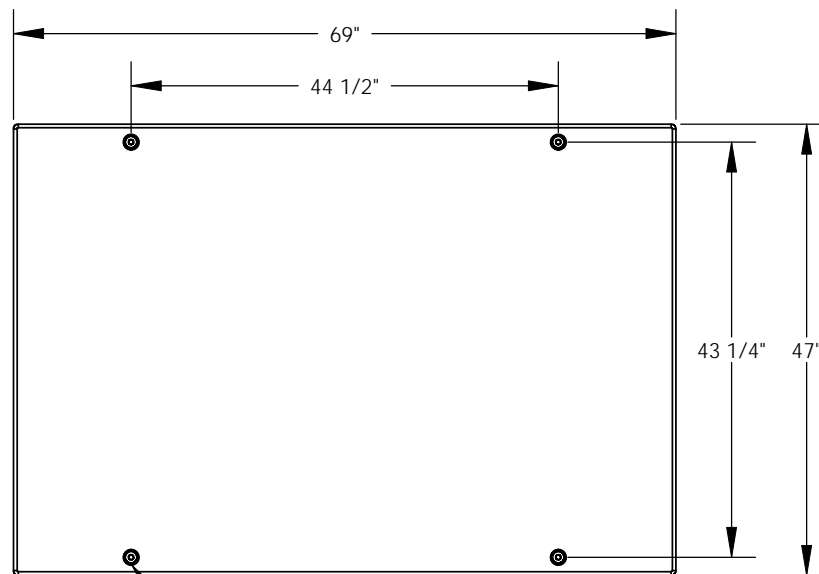

REVISIONS			
REV.	DESCRIPTION	DATE	APPROVED
REL-01		6/7/2006	
REL-02	Changed from 3/4" Plywood	10/8/2007	P.J.W.

Brass Pentahead Cup
4x

NOTE:
Includes (4) 3/8-16x1.5
SST Pentahead Bolts

Nordic Fiberglass, Inc.

Customer Name: N/A		
DIMENSIONS ARE IN INCHES TOLERANCES: ANGLES $\pm 1^\circ$ FRACTIONAL $\pm 1/32$ ONE PLACE DECIMAL $\pm .060$ TWO PLACE DECIMAL $\pm .030$ THREE PLACE DECIMAL $\pm .015$		
MATERIAL		
	NAME	DATE
DRAWN	P.J.W.	06/07/06
CHECKED	---	--/--/--

SIZE	ITEM ID:	REV.
A	02200.00	REL-02
SCALE:1:20		SHEET 1 OF 1