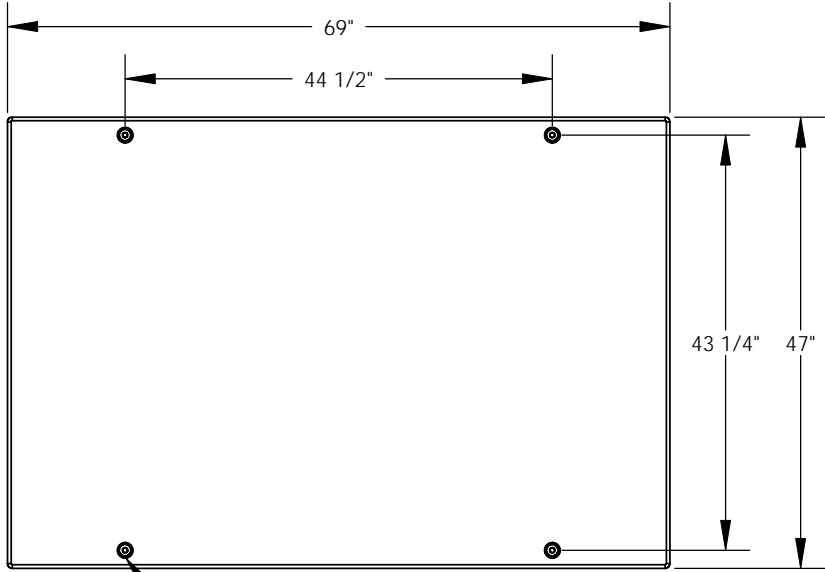

REVISIONS			
REV.	DESCRIPTION	DATE	APPROVED
REL-01		6/7/2006	
REL-02	Changed from 3/4" Plywood	10/8/2007	P.J.W.

Brass Pentahead Cup
4x

NOTE:
Includes (4) 3/8-16x1.5
SST Pentahead Bolts

Nordic Fiberglass, Inc.
21415 US Hwy 75 NW, Warren, MN 56762
www.nordicfiberglass.com
218-745-5095 ph. --- 218-745-4990 fax

Customer Name: N/A		
DIMENSIONS ARE IN INCHES		
TOLERANCES: ANGLES ± 1°		
FRACTIONAL ± 1/32		
ONE PLACE DECIMAL ±.060		
TWO PLACE DECIMAL ±.030		
THREE PLACE DECIMAL ±.015		
MATERIAL		
	NAME	DATE
DRAWN	P.J.W.	06/07/06
CHECKED	---	--/--/--

SIZE	ITEM ID:	REV.
A	02200.00	REL-02
SCALE:1:20		SHEET 1 OF 1