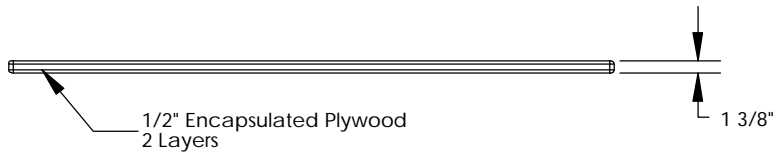

REVISIONS			
REV.	DESCRIPTION	DATE	APPROVED
REL-01		6/12/2006	

Brass Pentahead Cup

NOTE:
Includes (4) 3/8-16x1.75
SST Pentahead Bolts

Nordic Fiberglass, Inc.
21415 US Hwy 75 NW, Warren, MN 56762
www.nordicfiberglass.com
218-745-5095 ph. --- 218-745-4990 fax

Customer Name: N/A			GSC-67-61-MG	
DIMENSIONS ARE IN INCHES TOLERANCES: ANGLES $\pm 1^\circ$ FRACTIONAL $\pm 1/2$ ONE PLACE DECIMAL $\pm .060$ TWO PLACE DECIMAL $\pm .030$ THREE PLACE DECIMAL $\pm .015$			SCALE: 1:20	
MATERIAL			SIZE	ITEM ID:
DRAWN	NAME	DATE	A	02190.00
CHECKED	P.J.W.	06/12/06		
			REV.	REL-01
			SHEET 1 OF 1	