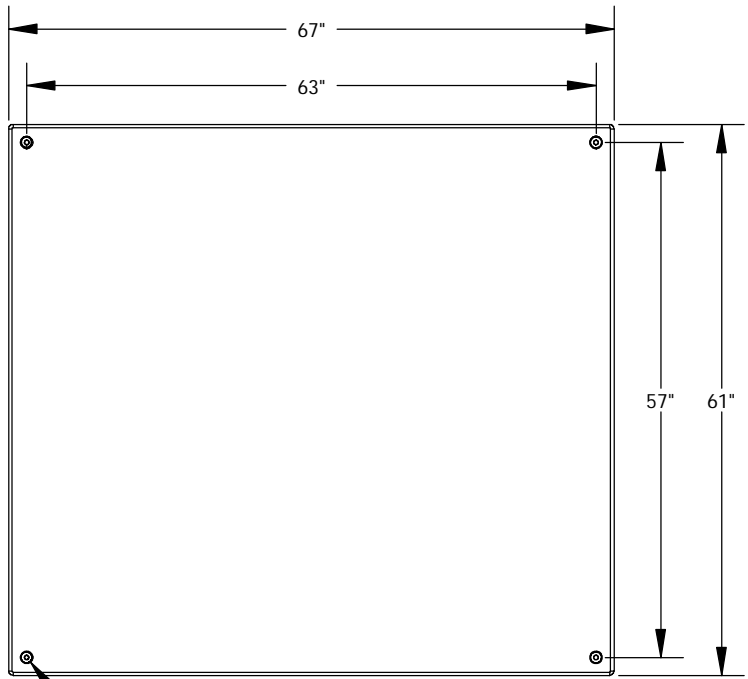

REVISIONS			
REV.	DESCRIPTION	DATE	APPROVED
REL-01		6/12/2006	

Brass Pentahead Cup

NOTE:
Includes (4) 3/8-16x1.75
SST Pentahead Bolts

Nordic Fiberglass, Inc.
21415 US Hwy 75 NW, Warren, MN 56762
www.nordicfiberglass.com
218-745-5095 ph. --- 218-745-4990 fax

Customer Name: N/A			GSC-67-61-MG	
DIMENSIONS ARE IN INCHES TOLERANCES: ANGLES $\pm 1^\circ$ FRACTIONAL $\pm 1/2$ ONE PLACE DECIMAL $\pm .060$ TWO PLACE DECIMAL $\pm .030$ THREE PLACE DECIMAL $\pm .015$			SCALE: 1:20	
MATERIAL			SIZE	ITEM ID:
DRAWN	NAME	DATE	A	02190.00
CHECKED	P.J.W.	06/12/06		
			REV.	REL-01
			SHEET 1 OF 1	