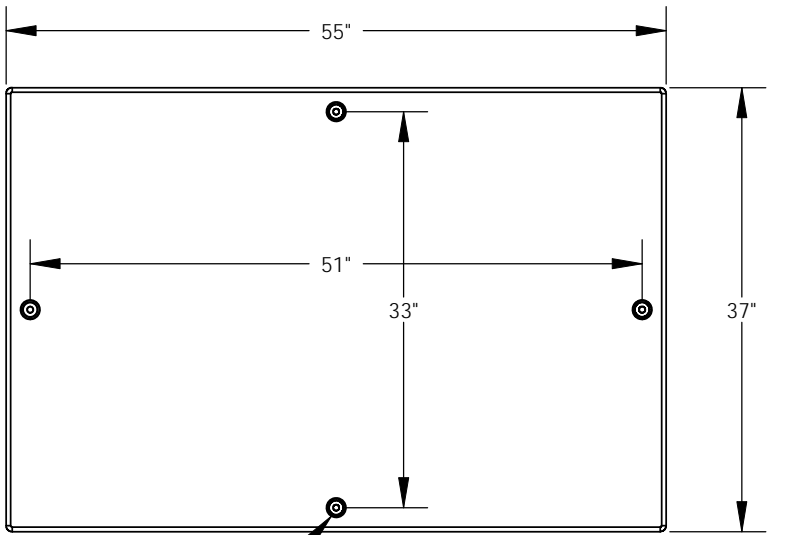

REVISIONS			
REV.	DESCRIPTION	DATE	APPROVED
REL-01		10/27/2006	
REL-02	Changed from 3/4" Plywood	10/8/2007	P.J.W.

Brass Pentahead Cup
4x

Includes (4) 3/8-16x1.5
Sst Pentahead Bolts

Nordic Fiberglass, Inc.

Customer Name: N/A		
DIMENSIONS ARE IN INCHES TOLERANCES: ANGLES $\pm 1^\circ$ FRACTIONAL $\pm 1/32$ ONE PLACE DECIMAL $\pm .060$ TWO PLACE DECIMAL $\pm .030$ THREE PLACE DECIMAL $\pm .015$		
MATERIAL		
	NAME	DATE
DRAWN	P.J.W.	10/27/06
CHECKED	---	--/--/--

SIZE	ITEM ID:	REV.
A	02170.00	REL-02
SCALE:1:16	SHEET 1 OF 1	