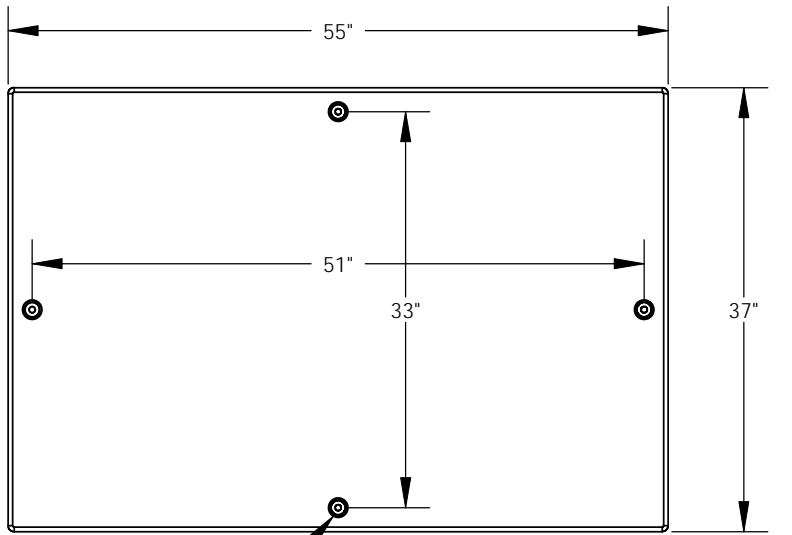

REVISIONS			
REV.	DESCRIPTION	DATE	APPROVED
REL-01		10/27/2006	
REL-02	Changed from 3/4" Plywood	10/8/2007	P.J.W.

Brass Pentahead Cup
4x

Includes (4) 3/8-16x1.5
Sst Pentahead Bolts

Nordic Fiberglass, Inc.
21415 US Hwy 75 NW, Warren, MN 56762
www.nordicfiberglass.com
218-745-5095 ph. --- 218-745-4990 fax

GSC-55-37-MG	
SIZE	ITEM ID:
A	02170.00
REV.	
REL-02	
SCALE: 1:16	SHEET 1 OF 1

Customer Name: N/A		
DIMENSIONS ARE IN INCHES		
TOLERANCES: ANGLES ± 1°		
FRACTIONAL ± 1/32		
ONE PLACE DECIMAL ± .060		
TWO PLACE DECIMAL ± .030		
THREE PLACE DECIMAL ± .015		
MATERIAL	NAME	DATE
	P.J.W.	10/27/06
CHECKED	---	--/--/--