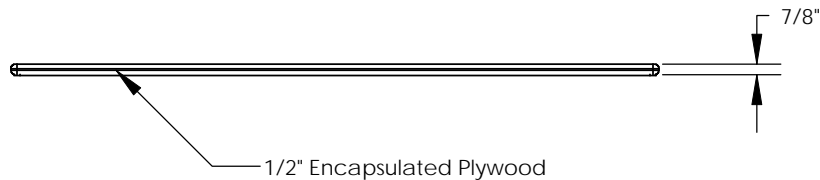

REVISIONS			
REV.	DESCRIPTION	DATE	APPROVED
REL-01		6/6/2006	
REL-02	Changed from 3/4" Plywood	10/8/2007	P.J.W.

Brass Pentahead Cup
4x

NOTE:
Includes (4) 3/8-16x1.5 SST
Pentahead Bolts

PROPRIETARY AND CONFIDENTIAL
THE INFORMATION CONTAINED IN THIS DRAWING IS THE SOLE PROPERTY OF
NORDIC FIBERGLASS, INC. ANY REPRODUCTION IN PART OR AS A WHOLE
WITHOUT THE WRITTEN PERMISSION OF NORDIC FIBERGLASS, INC. IS PROHIBITED.

Customer Name: N/A		
DIMENSIONS ARE IN INCHES		
TOLERANCES: ANGLES $\pm 1^\circ$		
FRACTIONAL $\pm 1/32$		
ONE PLACE DECIMAL $\pm .060$		
TWO PLACE DECIMAL $\pm .030$		
THREE PLACE DECIMAL $\pm .015$		
MATERIAL		
	NAME	DATE
DRAWN	P.J.W.	06/06/06
CHECKED	---	--/--/--