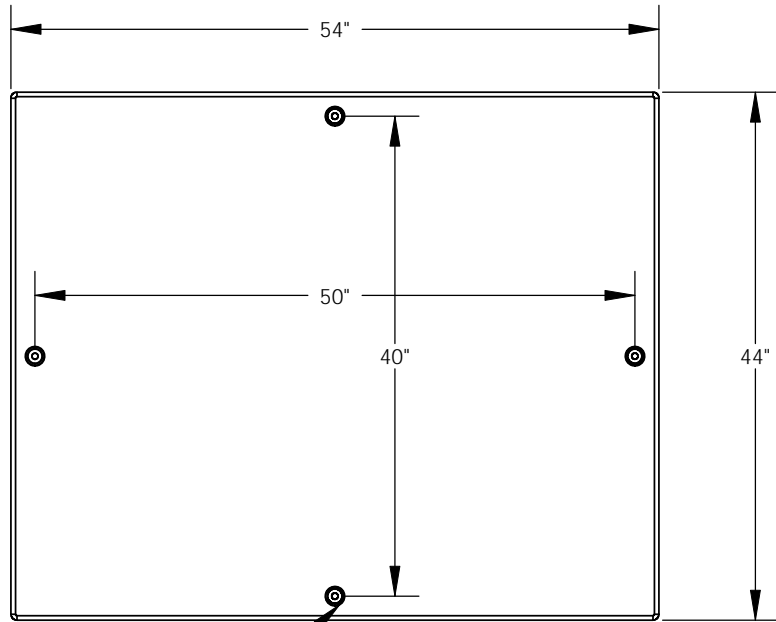

REVISIONS			
REV.	DESCRIPTION	DATE	APPROVED
REL-01		6/6/2006	
REL-02	Changed from 3/4" Plywood	10/8/2007	P.J.W.

Brass Pentahead Cup
4x

NOTE:
Includes (4) 3/8-16x1.5 SST
Pentahead Bolts

PROPRIETARY AND CONFIDENTIAL
THE INFORMATION CONTAINED IN THIS DRAWING IS THE SOLE PROPERTY OF
NORDIC FIBERGLASS, INC. ANY REPRODUCTION IN PART OR AS A WHOLE
WITHOUT THE WRITTEN PERMISSION OF NORDIC FIBERGLASS, INC. IS PROHIBITED.

Customer Name: N/A		
DIMENSIONS ARE IN INCHES		
TOLERANCES: ANGLES $\pm 1^\circ$		
FRACTIONAL $\pm 1/32$		
ONE PLACE DECIMAL $\pm .060$		
TWO PLACE DECIMAL $\pm .030$		
THREE PLACE DECIMAL $\pm .015$		
MATERIAL		
	NAME	DATE
DRAWN	P.J.W.	06/06/06
CHECKED	---	--/--/--

Nordic Fiberglass, Inc.		
21415 US Hwy 75 NW, Warren, MN 56762 www.nordicfiberglass.com 218-745-5095 ph. --- 218-745-4990 fax		
GSC-54-44-MG		
SIZE	ITEM ID:	REV.
A	02160.00	REL-02
SCALE:1:16	SHEET 1 OF 1	