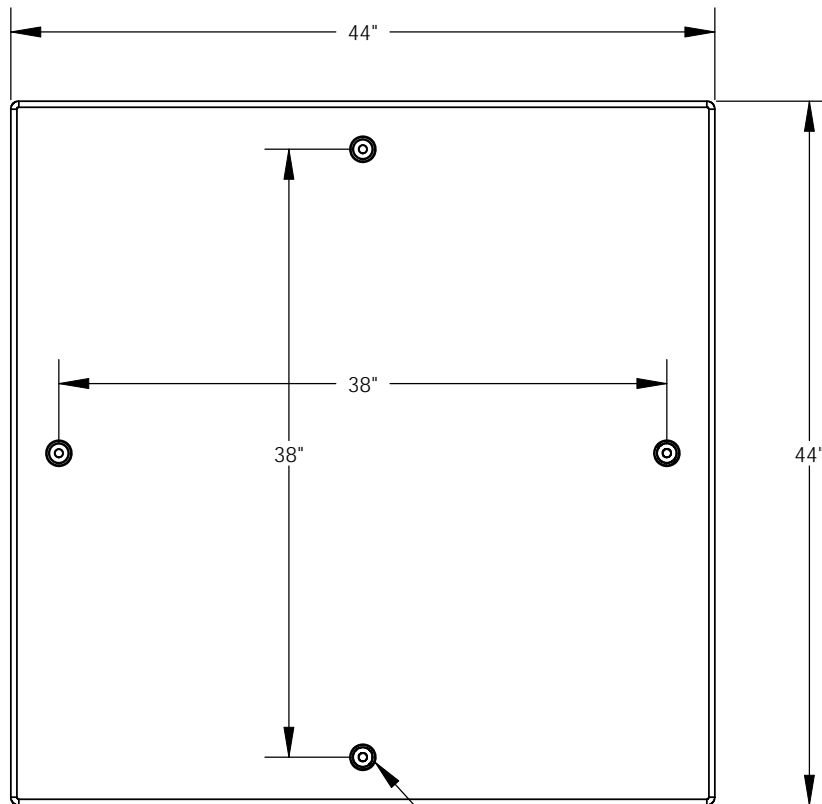

REVISIONS			
REV.	DESCRIPTION	DATE	APPROVED
REL-01		6/6/2006	
REL-02	Changed from 3/4" Plywood	10/8/2007	P.J.W.

Brass Pentahead Cup
4x

NOTE:
Includes (4) 3/8-16x1.5 SST
Pentahead Bolts

PROPRIETARY AND CONFIDENTIAL
THE INFORMATION CONTAINED IN THIS DRAWING IS THE SOLE PROPERTY OF
NORDIC FIBERGLASS, INC. ANY REPRODUCTION IN PART OR AS A WHOLE
WITHOUT THE WRITTEN PERMISSION OF NORDIC FIBERGLASS, INC. IS PROHIBITED.

Customer Name: N/A		
DIMENSIONS ARE IN INCHES		
TOLERANCES: ANGLES $\pm 1^\circ$		
FRACTIONAL $\pm 1/32$		
ONE PLACE DECIMAL $\pm .060$		
TWO PLACE DECIMAL $\pm .030$		
THREE PLACE DECIMAL $\pm .015$		
MATERIAL		
	NAME	DATE
DRAWN	P.J.W.	06/06/06
CHECKED	---	--/--/--

Nordic Fiberglass, Inc.

21415 US Hwy 75 NW, Warren, MN 56762
www.nordicfiberglass.com
218-745-5095 ph. --- 218-745-4990 fax

GSC-44-44-MG

SIZE	ITEM ID:	REV.
A	02150.00	REL-02
SCALE: 1:12		SHEET 1 OF 1