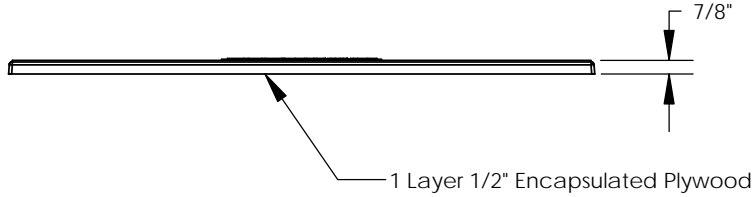

REVISIONS			
REV.	DESCRIPTION	DATE	APPROVED
REL-01		6/5/2006	

Brass Pentahead Cup

NOTE:
Comes with (4) 3/8-16x1.5
SST Pentahead Bolts

PROPRIETARY AND CONFIDENTIAL
THE INFORMATION CONTAINED IN THIS DRAWING IS THE SOLE PROPERTY OF NORDIC FIBERGLASS, INC. ANY REPRODUCTION IN PART OR AS A WHOLE WITHOUT THE WRITTEN PERMISSION OF NORDIC FIBERGLASS, INC. IS PROHIBITED.

Customer Name: N/A		
DIMENSIONS ARE IN INCHES		
TOLERANCES: ANGLES ± 1°		
FRACTIONAL ± 1/32		
ONE PLACE DECIMAL ± .060		
TWO PLACE DECIMAL ± .030		
THREE PLACE DECIMAL ± .015		
MATERIAL		
	NAME	DATE
DRAWN	P.J.W.	06/05/06
CHECKED	---	--/--/--