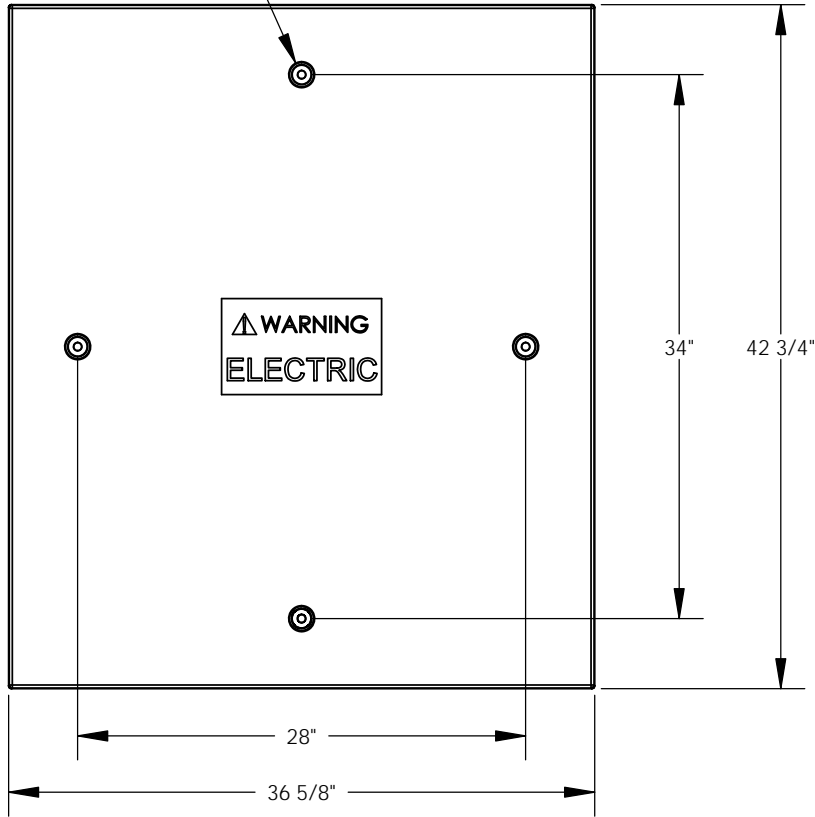

REVISIONS			
REV.	DESCRIPTION	DATE	APPROVED
REL-01		6/5/2006	

Brass Pentahead Cup

NOTE:
Comes with (4) 3/8-16x1.5
SST Pentahead Bolts

PROPRIETARY AND CONFIDENTIAL
THE INFORMATION CONTAINED IN THIS DRAWING IS THE SOLE PROPERTY OF NORDIC FIBERGLASS, INC. ANY REPRODUCTION IN PART OR AS A WHOLE WITHOUT THE WRITTEN PERMISSION OF NORDIC FIBERGLASS, INC. IS PROHIBITED.

Customer Name: N/A		
DIMENSIONS ARE IN INCHES		
TOLERANCES: ANGLES ± 1°		
FRACTIONAL ± 1/32		
ONE PLACE DECIMAL ± .060		
TWO PLACE DECIMAL ± .030		
THREE PLACE DECIMAL ± .015		
MATERIAL		
	NAME	DATE
DRAWN	P.J.W.	06/05/06
CHECKED	---	--/--/--