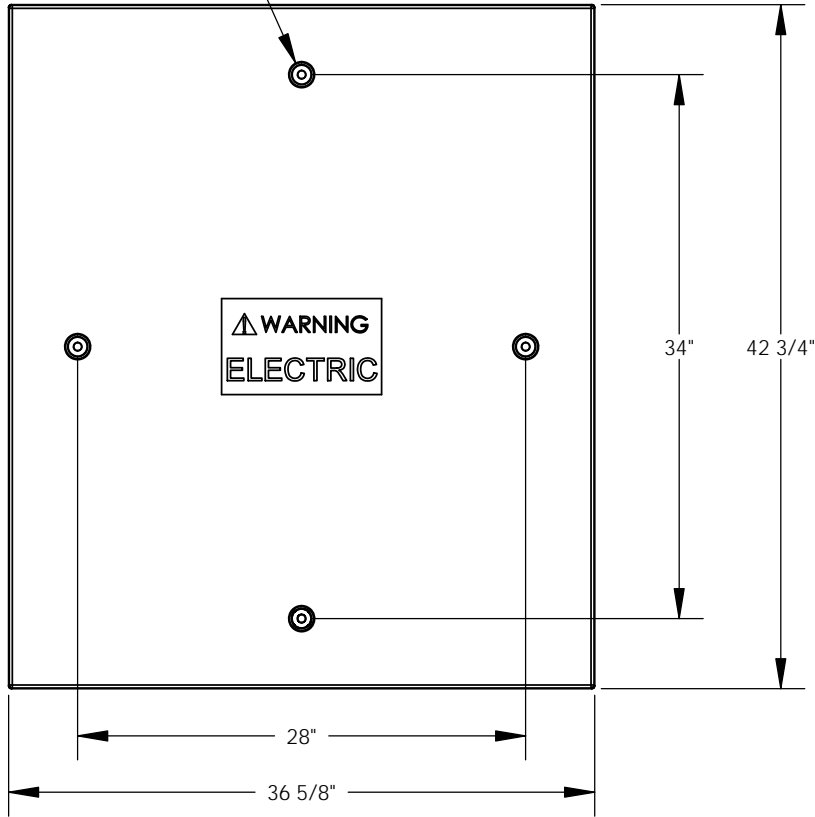

REVISIONS			
REV.	DESCRIPTION	DATE	APPROVED
REL-01		6/5/2006	

Brass Pentahead Cup

NOTE:
Comes with (4) 3/8-16x1.5
SST Pentahead Bolts

Nordic Fiberglass, Inc.
21415 US Hwy 75 NW, Warren, MN 56762
www.nordicfiberglass.com
218-745-5095 ph. --- 218-745-4990 fax

Customer Name: N/A		
DIMENSIONS ARE IN INCHES		
TOLERANCES: ANGLES ± 1°		
FRACTIONAL ± 1/32		
ONE PLACE DECIMAL ±.060		
TWO PLACE DECIMAL ±.030		
THREE PLACE DECIMAL ±.015		
MATERIAL		
	NAME	DATE
DRAWN	P.J.W.	06/05/06
CHECKED	---	--/--/--

GSC-37-43-MG		
SIZE	ITEM ID:	REV.
A	02120.00	REL-01
SCALE:1:12	SHEET 1 OF 1	