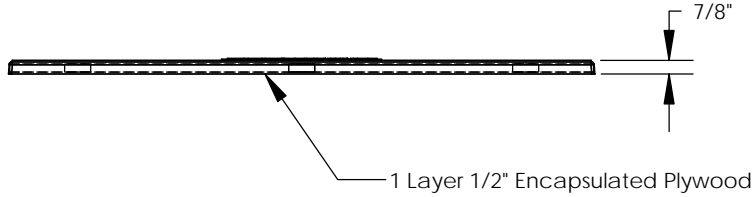

REVISIONS			
REV.	DESCRIPTION	DATE	APPROVED
REL-01		6/5/2006	

Brass Pentahead Cup

NOTE:
Comes with (4) 3/8-16x1.5
SST Pentahead Bolts

Nordic Fiberglass, Inc.
21415 US Hwy 75 NW, Warren, MN 56762
www.nordicfiberglass.com
218-745-5095 ph. --- 218-745-4990 fax

Customer Name: N/A		
DIMENSIONS ARE IN INCHES		
TOLERANCES: ANGLES ± 1°		
FRACTIONAL ± 1/32		
ONE PLACE DECIMAL ±.060		
TWO PLACE DECIMAL ±.030		
THREE PLACE DECIMAL ±.015		
MATERIAL		
	NAME	DATE
DRAWN	P.J.W.	06/05/06
CHECKED	---	--/--/--

GSC-37-43-MG		
SIZE	ITEM ID:	REV.
A	02120.00	REL-01
SCALE:1:12	SHEET 1 OF 1	